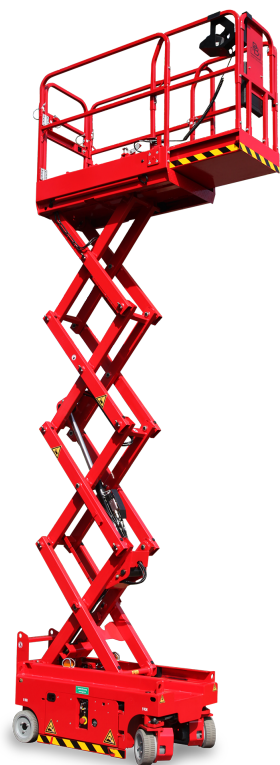

# PB S65-7EZ

## Self-propelled Mini-Scissor lift

6,30 m Working height

0,76 m Total width

indoor + outdoor

## Technische Daten

 Working height	6,30 m	 Platform extension (scissors)	-
 Platform height	4,30 m	 Gradeability	25 %
 Lift capacity	240 kg	 Speed - stowed	4,00 km/h
 Lift capacity platform extension	113 kg	 Speed - raised	0,40 km/h
 Total length	1,44 m	 Drive type	Electro-direct drive
 Total width	0,76 m	 Battery capacity	170 Ah
 Total height	2,05 m	 Area of application	indoor + outdoor
 Turning radius outside	1,60 m	 People indoor	2
 Transport height	1,70 m	 People outdoor	1
 Total weight	895 kg	 Drivable at full height	Yes

## Produktbeschreibung

- Powerful and environmentally-friendly electric-direct drive
- Enough power reserves for 2 workers, tools and materials with a load capacity of 240 kg
- Absolutely compact design, perfect in confined spaces, e.g. for storage and shelf works indoor and outdoor
- Great ground clearance thanks to its autom. pothole protection