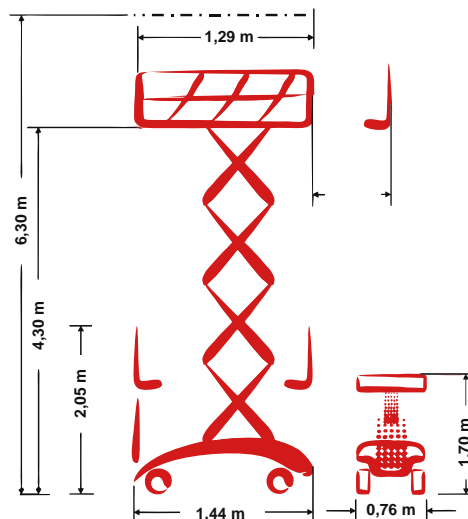

Arbeitsdiagramm

Technische Änderungen / Verbesserungen sind vorbehalten.

Platformers Business

PB Liftechnik GmbH | Gewerbegebiet Gassenäcker | 89429 Oberbechingen

Telefon: +49 (0) 90 77 - 95 00 - 0 | Telefax: +49 (0) 90 77 - 95 00 - 40

E-Mail: info@pblift.de | Website: pblift.de