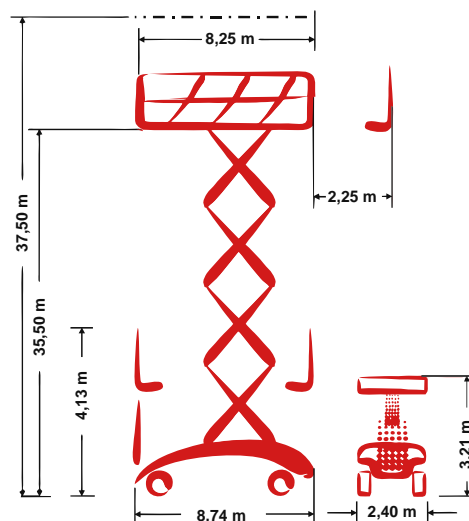

## Self-propelled Mega-Scissor lift

37,50 m Working height

2,40 m Total width

indoor + outdoor

## Technische Daten

	Working height	37,50 m		Platform extension (scissors)	2,25 m
	Platform height	35,50 m		Steigfähigkeit	15 %
	Lift capacity	750 kg		Speed - stowed	3,60 km/h
	Lift capacity platform extension	750 kg		Speed - raised	0,23 km/h
	Total length	8,74 m		Antriebsart	Electro-hydraulic drive
	Total width	2,40 m		Battery capacity	1240 Ah
	Total height	4,13 m		Area of application	indoor + outdoor
	Wenderadius Außen	9,06 m		People indoor	4
	Transporthöhe	3,21 m		People outdoor	4
	Total weight	34.940 kg		Drivable at full height	bis zu 20 m

## Produktbeschreibung

- The PB S370-24ES 4x4 with its mighty 31.80 m working height is perfect for works in extremely heights – both indoor and outdoor
- The platform is also “huge”: 22.2 m<sup>2</sup> of working space or max. 10.50 m x 2.11 m and 750 kg load capacity offers the PB Mega-Deck to its users
- 100% Power & Performance: Powerful, eco-friendly electro-hydraulic drive, all-wheel drive and a standard differential lock guarantee persistent, powerful propulsion
- The PB scissor with its mighty dimensions is moved via sensitive proportional control for all directions (lifting, driving, lowering) and in combination with 2-axle steering it is precise and maneuverable

# PB S370-24ES 4x4

Self-propelled Mega-Scissor lift

37,50 m Working height

2,40 m Total width

indoor + outdoor