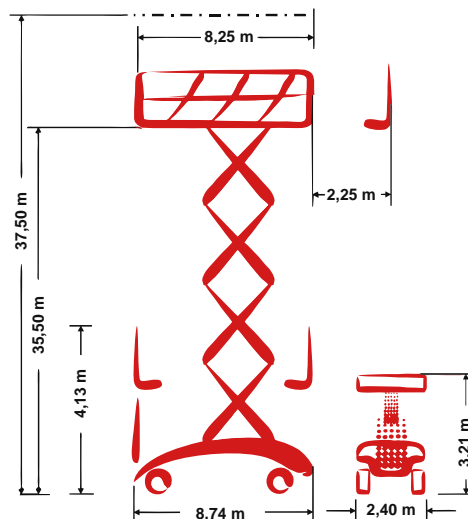

Arbeitsdiagramm

Technische Änderungen / Verbesserungen sind vorbehalten.

Platformers Business

PB Liftechnik GmbH | Gewerbegebiet Gassenäcker | 89429 Oberbechingen

Telefon: +49 (0) 90 77 - 95 00 - 0 | Telefax: +49 (0) 90 77 - 95 00 - 40

E-Mail: info@pblift.de | Website: pblift.de