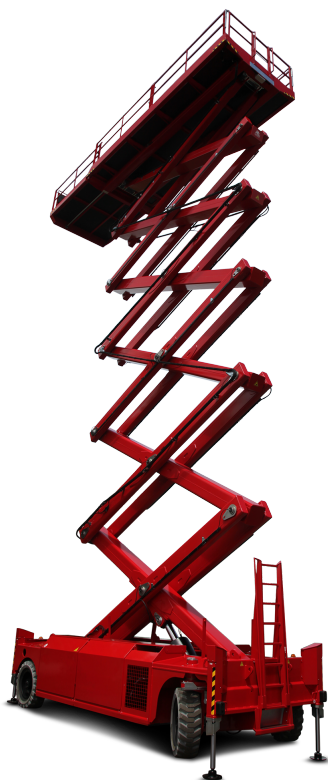

PB S320-24DS 4x4

Self-propelled Scissor lift

32,22 m Working height

2,40 m Total width

indoor + outdoor

Technical specifications

| | | | |
|--|-----------|--|------------------------|
|  Working height | 32,22 m |  Platform extension (scissors) | 2,25 m |
|  Platform height | 30,22 m |  Gradeability | 25 % |
|  Lift capacity | 750 kg |  Speed - stowed | 2,70 km/h |
|  Lift capacity platform extension | 750 kg |  Speed - raised | 0,30 km/h |
|  Total length | 6,83 m |  Drive type | Diesel-hydraulic drive |
|  Total width | 2,40 m |  Battery capacity | 180 Ah |
|  Total height | 4,09 m |  Area of application | indoor + outdoor |
|  Turning radius outside | 4,72 m |  People indoor | 4 |
|  Transport height | 3,09 m |  People outdoor | 4 |
|  Total weight | 24.990 kg |  Drivable at full height | Yes |

Product description

• The PB S320-24DS 4x4 with its proud working height of 32.22 m is perfectly suited for maintenance, installation and assembly work both indoor and outdoor

• Also on the platform something “huge“ is available: The PB Mega-Deck provides its users almost 19 m² working space or max. 8.40 m x 2.39 m and 750 kg lift capacity

• 100% performance: With the powerful diesel-hydraulic drive, all-wheel-drive and a standard differential lock, long-lasting, powerful, propulsion is guaranteed •

The PB scissors are moved via sensitive proportional control for all directions (lifting, lowering, driving) and, in combination with a 2-axles steering mechanism, precise and agile

PB S320-24DS 4x4

Self-propelled Scissor lift

32,22 m Working height

2,40 m Total width

indoor + outdoor

Product images

We reserve the right to make technical changes / improvements.

Platformers Business