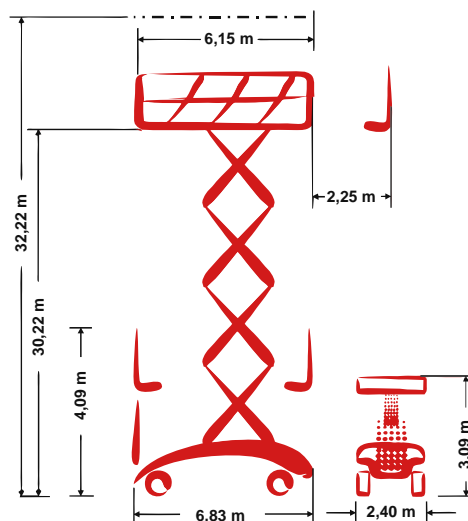

Product diagram

We reserve the right to make technical changes / improvements.

Platformers Business

PB Liftechnik GmbH | Gewerbegebiet Gassenäcker | 89429 Oberbechingen

Telefon: +49 (0) 90 77 - 95 00 - 0 | Telefax: +49 (0) 90 77 - 95 00 - 40

E-Mail: info@pblift.de | Website: pblift.de