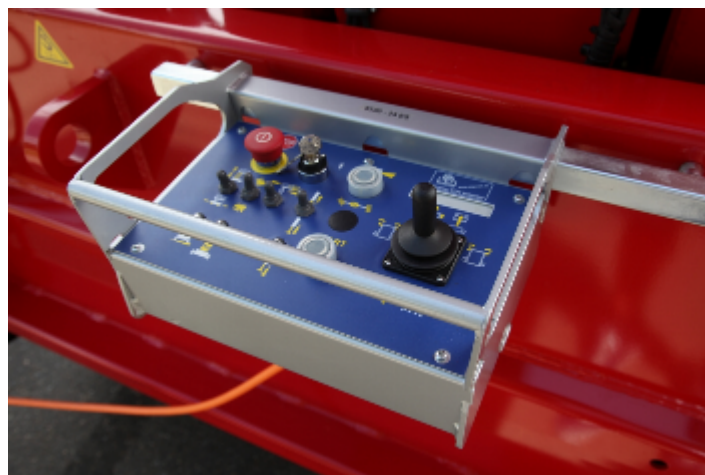

PB S320-24DS 4x4

Self-propelled Scissor lift

32,22 m Working height

2,40 m Total width

indoor + outdoor

Product images

We reserve the right to make technical changes / improvements.

Platformers Business

PB Lifttechnik GmbH | Gewerbegebiet Gassenäcker | 89429 Oberbechingen

Telefon: +49 (0) 90 77 - 95 00 - 0 | Telefax: +49 (0) 90 77 - 95 00 - 40

E-Mail: info@pblift.de | Website: pblift.de