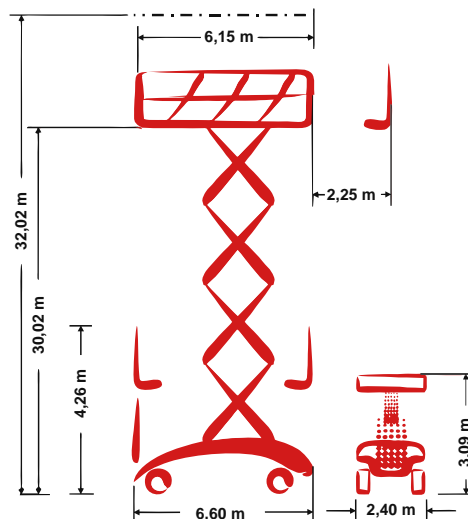

Arbeitsdiagramm

Technische Änderungen / Verbesserungen sind vorbehalten.

Platformers Business

PB Liftechnik GmbH | Gewerbegebiet Gassenäcker | 89429 Oberbechingen

Telefon: +49 (0) 90 77 - 95 00 - 0 | Telefax: +49 (0) 90 77 - 95 00 - 40

E-Mail: info@pblift.de | Website: pblift.de