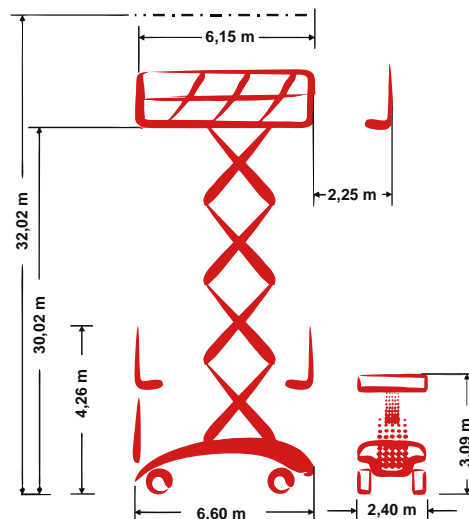

Arbeitsdiagramm

Technische Änderungen / Verbesserungen sind vorbehalten.

Platformers Business

PB Liftechnik GmbH | Gewerbegebiet Gassenäcker | 89429 Oberbechingen

Telefon: +49 (0) 90 77 - 95 00 - 0 | Telefax: +49 (0) 90 77 - 95 00 - 40

E-Mail: info@pblift.de | Website: pblift.de