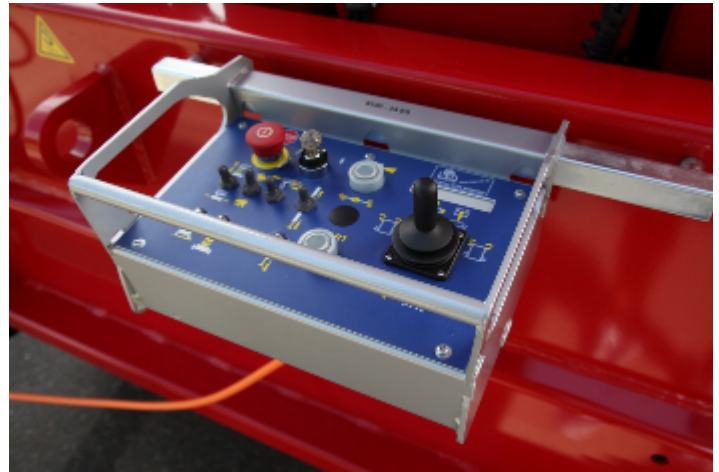

PB S320-24DS 4x4

Self-propelled Scissor lift
32,02 m Working height
2,40 m Total width
indoor + outdoor

Produktbilder

Technische Änderungen / Verbesserungen sind vorbehalten.

Platformers Business

PB Lifttechnik GmbH | Gewerbegebiet Gassenäcker | 89429 Oberbechingen

Telefon: +49 (0) 90 77 - 95 00 - 0 | Telefax: +49 (0) 90 77 - 95 00 - 40

E-Mail: info@pblift.de | Website: pblift.de