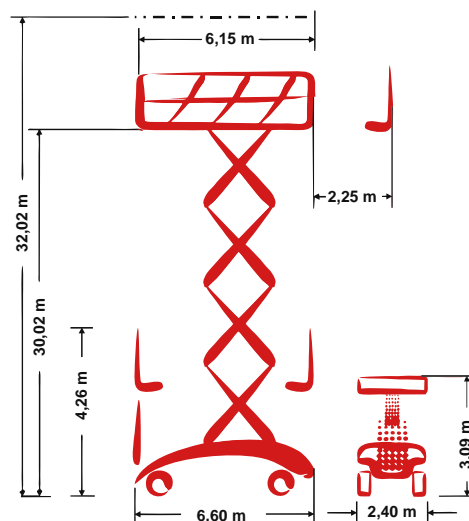

Arbeitsdiagramm

Technische Änderungen / Verbesserungen sind vorbehalten.

Platformers Business

PB Liftechnik GmbH | Gewerbegebiet Gassenäcker | 89429 Oberbechingen

Telefon: +49 (0) 90 77 - 95 00 - 0 | Telefax: +49 (0) 90 77 - 95 00 - 40

E-Mail: info@pblift.de | Website: pblift.de