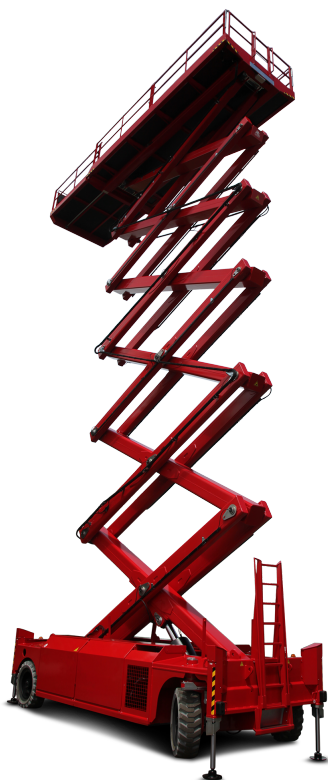

# PB S320-24ES 4x4

## Self-propelled Mega-Scissor lift

32,02 m Working height

2,40 m Total width

indoor + outdoor

## Technische Daten

 Working height	32,02 m	 Platform extension (scissors)	2,25 m
 Platform height	30,02 m	 Gradeability	25 %
 Lift capacity	750 kg	 Speed - stowed	2,70 km/h
 Lift capacity platform extension	750 kg	 Speed - raised	0,30 km/h
 Total length	6,60 m	 Drive type	Electro-hydraulic drive
 Total width	2,40 m	 Battery capacity	930 Ah
 Total height	4,26 m	 Area of application	indoor + outdoor
 Turning radius outside	7,09 m	 People indoor	4
 Transport height	3,09 m	 People outdoor	4
 Total weight	25.350 kg	 Drivable at full height	Yes

## Produktbeschreibung

• The PB S320-24ES 4x4 with its proud working height of 32.02 m is perfectly suited for maintenance, installation and assembly work both indoor and outdoor

• Also on the platform something "huge" is available: The PB Mega-Deck provides its users almost 19 m<sup>2</sup> working space or max. 8.40 m x 2.40 m and 750 kg lift capacity