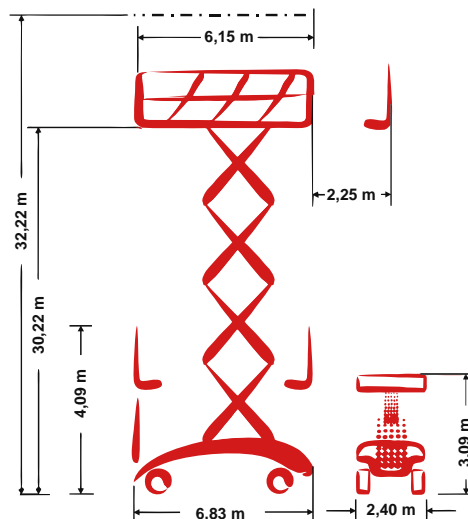

Product diagram

We reserve the right to make technical changes / improvements.

Platformers Business

PB Liftechnik GmbH | Gewerbegebiet Gassenäcker | 89429 Oberbechingen

Telefon: +49 (0) 90 77 - 95 00 - 0 | Telefax: +49 (0) 90 77 - 95 00 - 40

E-Mail: info@pblift.de | Website: pblift.de