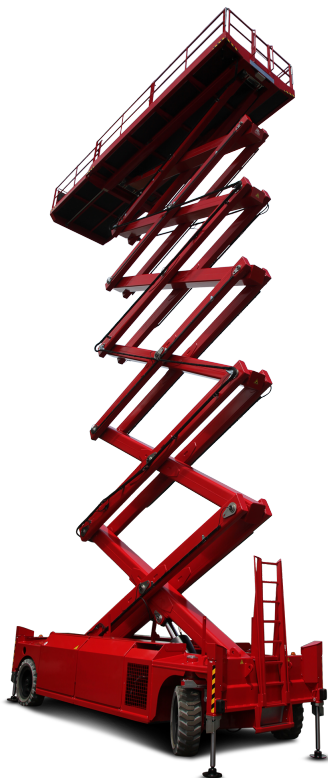

PB S320-24ES 4x4

Self-propelled Mega-Scissor lift

32,22 m Working height

2,40 m Total width

indoor + outdoor

Technical specifications

| | | | | | |
|--|----------------------------------|-----------|--|-------------------------------|-------------------------|
| | Working height | 32,22 m | | Platform extension (scissors) | 2,25 m |
| | Platform height | 30,22 m | | Gradeability | 25 % |
| | Lift capacity | 750 kg | | Speed - stowed | 2,70 km/h |
| | Lift capacity platform extension | 750 kg | | Speed - raised | 0,30 km/h |
| | Total length | 6,83 m | | Drive type | Electro-hydraulic drive |
| | Total width | 2,40 m | | Battery capacity | 930 Ah |
| | Total height | 4,09 m | | Area of application | indoor + outdoor |
| | Turning radius outside | 4,73 m | | People indoor | 4 |
| | Transport height | 3,09 m | | People outdoor | 4 |
| | Total weight | 27.100 kg | | Drivable at full height | Yes |

Product description

• The PB S320-24ES 4x4 with its proud working height of 32.22 m is perfectly suited for maintenance, installation and assembly work both indoor and outdoor

• Also on the platform something "huge" is available: The PB Mega-Deck provides its users over 20 m² working space or max. 8.40 m x 2.39 m and 750 kg lift capacity

• Zero exhaust gases at 100% performance: With the emission-free, electro-hydraulic drive, all-wheel-drive and a standard differential lock, long-lasting, powerful, propulsion is guaranteed

• The PB scissors are moved via sensitive proportional control for all directions (lifting, lowering, driving) and, in combination with a 2-axles steering mechanism, precise and agile

PB S320-24ES 4x4

Self-propelled Mega-Scissor lift

32,22 m Working height

2,40 m Total width

indoor + outdoor

Product images

We reserve the right to make technical changes / improvements.

Platformers **B**usiness