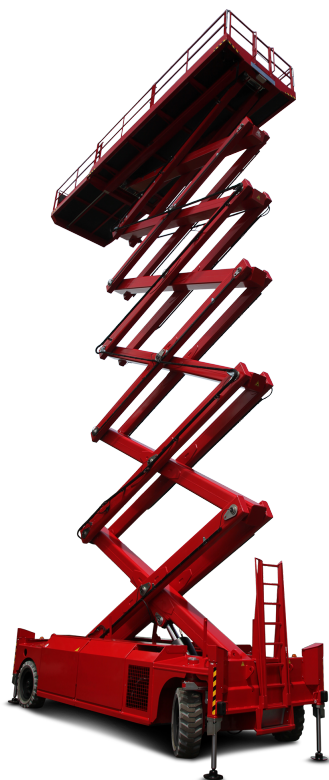

PB S320-24ES 4x4

Self-propelled Mega-Scissor lift

32,02 m Working height

2,40 m Total width

indoor + outdoor

Technische Daten

 Working height	32,02 m	 Platform extension (scissors)	2,25 m
 Platform height	30,02 m	 Gradeability	25 %
 Lift capacity	750 kg	 Speed - stowed	2,70 km/h
 Lift capacity platform extension	750 kg	 Speed - raised	0,30 km/h
 Total length	6,60 m	 Drive type	Electro-hydraulic drive
 Total width	2,40 m	 Battery capacity	930 Ah
 Total height	4,26 m	 Area of application	indoor + outdoor
 Turning radius outside	7,09 m	 People indoor	4
 Transport height	3,09 m	 People outdoor	4
 Total weight	25.350 kg	 Drivable at full height	Yes

Produktbeschreibung

• The PB S320-24ES 4x4 with its proud working height of 32.02 m is perfectly suited for maintenance, installation and assembly work both indoor and outdoor

• Also on the platform something "huge" is available: The PB Mega-Deck provides its users almost 19 m² working space or max. 8.40 m x 2.40 m and 750 kg lift capacity

• Zero exhaust gases at 100% performance: With the emission-free, electro-hydraulic drive, all-wheel-drive and a standard differential lock, long-lasting, powerful, propulsion is guaranteed

• The PB scissors are moved via sensitive proportional control for all directions (lifting, lowering, driving) and, in combination with a 2-axles steering mechanism, precise and agile

PB S320-24ES 4x4

Self-propelled Mega-Scissor lift

32,02 m Working height

2,40 m Total width

indoor + outdoor

Produktbilder

Technische Änderungen / Verbesserungen sind vorbehalten.

Platformers Business