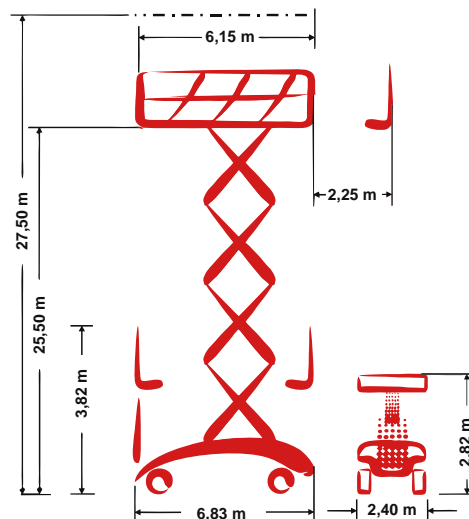

Arbeitsdiagramm

Technische Änderungen / Verbesserungen sind vorbehalten.

Platformers Business

PB Liftechnik GmbH | Gewerbegebiet Gassenäcker | 89429 Oberbechingen

Telefon: +49 (0) 90 77 - 95 00 - 0 | Telefax: +49 (0) 90 77 - 95 00 - 40

E-Mail: info@pblift.de | Website: pblift.de