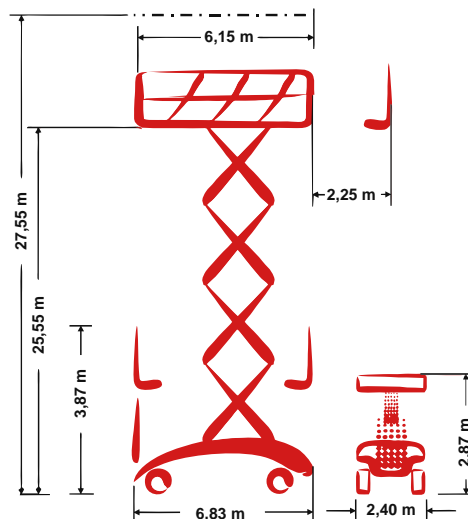

Product diagram

We reserve the right to make technical changes / improvements.

Platformers Business

PB Liftechnik GmbH | Gewerbegebiet Gassenäcker | 89429 Oberbechingen

Telefon: +49 (0) 90 77 - 95 00 - 0 | Telefax: +49 (0) 90 77 - 95 00 - 40

E-Mail: info@pblift.de | Website: pblift.de