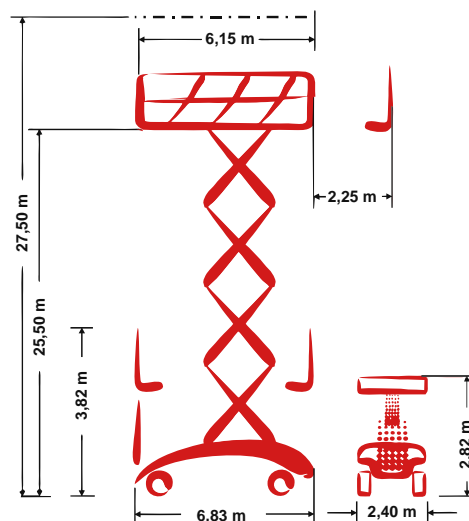

Arbeitsdiagramm

Technische Änderungen / Verbesserungen sind vorbehalten.

Platformers Business

PB Liftechnik GmbH | Gewerbegebiet Gassenäcker | 89429 Oberbechingen

Telefon: +49 (0) 90 77 - 95 00 - 0 | Telefax: +49 (0) 90 77 - 95 00 - 40

E-Mail: info@pblift.de | Website: pblift.de