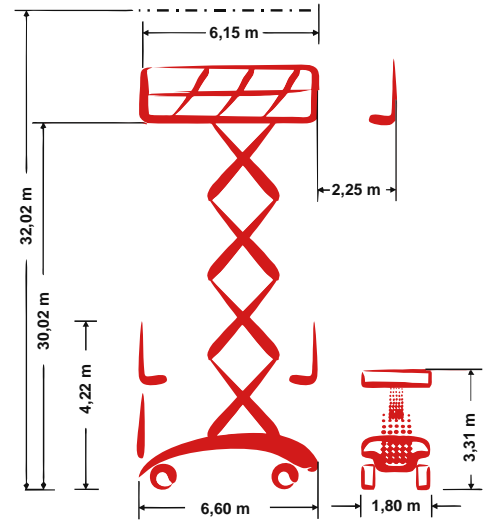

PB S320-18ES 4x4

Self-propelled Mega-Scissor lift

32,02 m Working height

1,80 m Total width

indoor + outdoor

- Within a short period, the standard automatic outrigger system levels roughness of the floor and creates a great plus of stability

Arbeitsdiagramm

Technische Änderungen / Verbesserungen sind vorbehalten.

Platformers **B**usiness

PB Liftechnik GmbH | Gewerbegebiet Gassenäcker | 89429 Oberbechingen

Telefon: +49 (0) 90 77 - 95 00 - 0 | Telefax: +49 (0) 90 77 - 95 00 - 40

E-Mail: info@pblift.de | Website: pblift.de