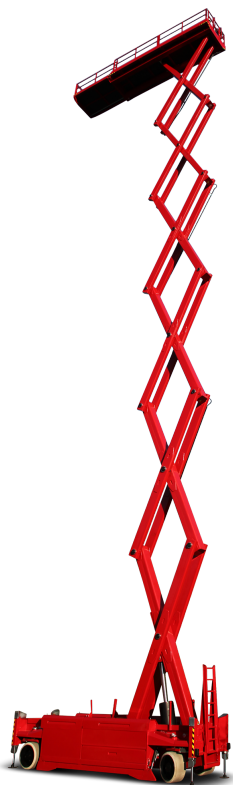

PB S320-18ES 4x4

Self-propelled Mega-Scissor lift

32,02 m Working height

1,80 m Total width

indoor + outdoor

Technical specifications

	Working height	32,02 m		Platform extension (scissors)	2,25 m
	Platform height	30,02 m		Gradeability	25 %
	Lift capacity	750 kg		Speed - stowed	1,44 km/h
	Lift capacity platform extension	750 kg		Speed - raised	0,13 km/h
	Total length	6,60 m		Drive type	Electro-hydraulic drive
	Total width	1,80 m		Battery capacity	Ah
	Total height	4,22 m		Area of application	indoor + outdoor
	Turning radius outside	6,30 m		People indoor	4
	Transport height	3,31 m		People outdoor	4
	Total weight	24.220 kg		Drivable at full height	Yes

Product description

- With the PB S320-18ES 4x4 with a working height of 32.02 m, you are ideally equipped for maintenance, installation and assembly work of all kinds, both indoor and outdoor
- With a Mega-Deck platform of max. 8.40 m x 1.80 m size and strong 750 kg lift capacity, the working platform provides a secure job at height for up to 4 people
- With its emission-free electro-hydraulic drive the 1.80 m narrow working platform is predestined for long-lasting, large scale use, especially in enclosed spaces
- A standard proportional control ensures that the machines performs all movements (lifting, lowering, driving) smooth and precisely
- The combination of 4-wheel-drive and standard differential lock gives the working platform sufficient propulsion and the necessary balance when used on hard-to-drive, roughy grounds

E-Mail: info@pblift.de | Website: pblift.de

PB S320-18ES 4x4

Self-propelled Mega-Scissor lift

32,02 m Working height

1,80 m Total width

indoor + outdoor

- Within a short period, the standard automatic outrigger system levels roughness of the floor and creates a great plus of stability