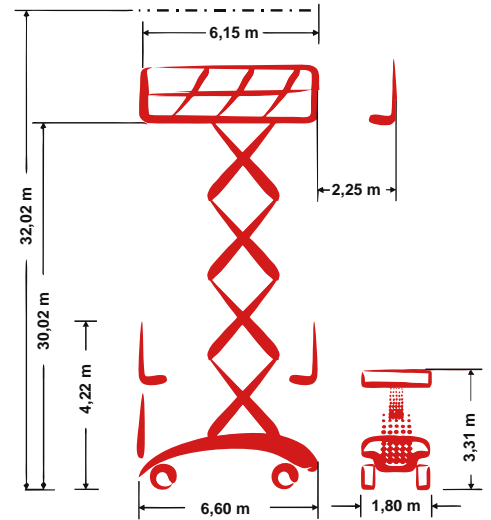

PB S320-18ES 4x4

Self-propelled Mega-Scissor lift

32,02 m Working height

1,80 m Total width

indoor + outdoor

- Within a short period, the standard automatic outrigger system levels roughness of the floor and creates a great plus of stability

Product diagram

We reserve the right to make technical changes / improvements.

Platformers **B**usiness

PB Liftechnik GmbH | Gewerbegebiet Gassenäcker | 89429 Oberbechingen

Telefon: +49 (0) 90 77 - 95 00 - 0 | Telefax: +49 (0) 90 77 - 95 00 - 40

E-Mail: info@pblift.de | Website: pblift.de