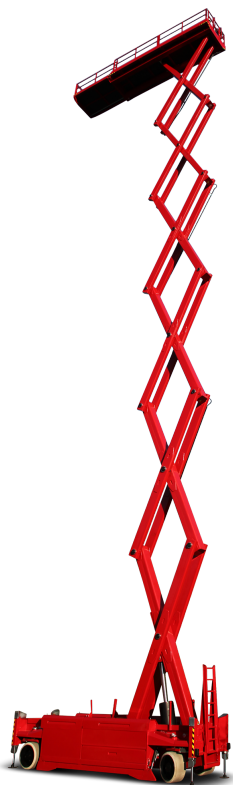

# PB S280-18ES 4x4

## Self-propelled Mega-Scissor lift

27,56 m Working height

1,80 m Total width

indoor + outdoor

## Technical specifications

	Working height	27,56 m		Platform extension (scissors)	2,25 m
	Platform height	25,56 m		Gradeability	25 %
	Lift capacity	900 kg (indoor) / 750 kg (outdoor)		Speed - stowed	1,44 km/h
	Lift capacity platform extension	-		Speed - raised	0,13 km/h
	Total length	6,60 m		Drive type	Electro-hydraulic drive
	Total width	1,80 m		Battery capacity	Ah
	Total height	4,22 m		Area of application	indoor + outdoor
	Turning radius outside	6,30 m		People indoor	4
	Transport height	3,27 m		People outdoor	4
	Total weight	23.000 kg		Drivable at full height	Yes

## Product description

- With the PB S280-18ES 4x4 with a working height of 27.56 m, you are ideally equipped for maintenance, installation and assembly work of all kinds, both indoor and outdoor
- With a Mega-Deck platform of max. 8.40 m x 1.80 m size and strong 900 kg (indoor) / 750 kg (outdoor) lift capacity, the working platform provides a secure job at height for up to 4 people
- With its emission-free electro-hydraulic drive the 1.80 m narrow working platform is predestined for long-lasting, large scale use, especially in enclosed spaces
- A standard proportional control ensures that the machines performs all movements (lifting, lowering, driving) smooth and precisely