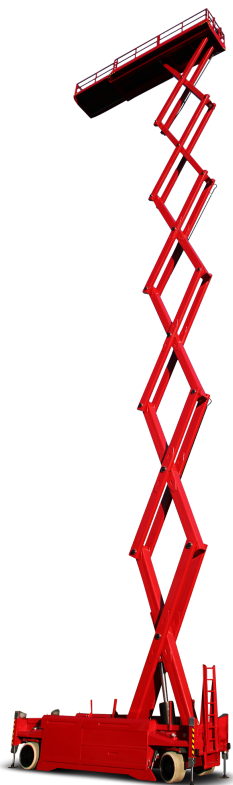

PB S280-18ES 4x4

Self-propelled Mega-Scissor lift

27,56 m Working height

1,80 m Total width

indoor + outdoor

Technische Daten

	Working height	27,56 m		Platform extension (scissors)	2,25 m
	Platform height	25,56 m		Gradeability	25 %
	Lift capacity	900 kg (indoor) / 750 kg (outdoor)		Speed - stowed	1,44 km/h
	Lift capacity platform extension	-		Speed - raised	0,13 km/h
	Total length	6,60 m		Drive type	Electro-hydraulic drive
	Total width	1,80 m		Battery capacity	-
	Total height	4,22 m		Area of application	indoor + outdoor
	Turning radius outside	6,30 m		People indoor	4
	Transport height	3,27 m		People outdoor	4
	Total weight	23.000 kg		Drivable at full height	Yes

Produktbeschreibung

- With the PB S280-18ES 4x4 with a working height of 27.56 m, you are ideally equipped for maintenance, installation and assembly work of all kinds, both indoor and outdoor
- With a Mega-Deck platform of max. 8.40 m x 1.80 m size and strong 900 kg (indoor) / 750 kg (outdoor) lift capacity, the working platform provides a secure job at height for up to 4 people
- With its emission-free electro-hydraulic drive the 1.80 m narrow working platform is predestined for long-lasting, large scale use, especially in enclosed spaces
- A standard proportional control ensures that the machines performs all movements (lifting, lowering, driving) smooth and precisely

E-Mail: info@pblift.de | Website: pblift.de

PB S280-18ES 4x4

Self-propelled Mega-Scissor lift

27,56 m Working height

1,80 m Total width

indoor + outdoor

- The combination of 4-wheel-drive and standard differential lock gives the working platform sufficient propulsion and the necessary balance when used on hard-to-drive, roughly grounds
- Within a short period, the standard automatic outrigger system levels roughness of the floor and creates a great plus of stability