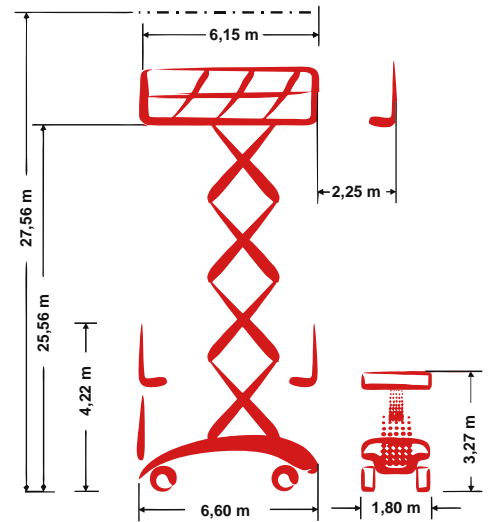

## Technical specifications

	Working height	27,56 m		Platform extension (scissors)	2,25 m
	Platform height	25,56 m		Gradeability	25 %
	Lift capacity	900 kg (indoor) / 750 kg (outdoor)		Speed - stowed	1,44 km/h
	Lift capacity platform extension	-		Speed - raised	0,13 km/h
	Total length	6,60 m		Drive type	Electro-hydraulic drive
	Total width	1,80 m		Battery capacity	Ah
	Total height	4,22 m		Area of application	indoor + outdoor
	Turning radius outside	6,30 m		People indoor	4
	Transport height	3,27 m		People outdoor	4
	Total weight	23.000 kg		Drivable at full height	Yes

## Product description

- With the PB S280-18ES 4x4 with a working height of 27.56 m, you are ideally equipped for maintenance, installation and assembly work of all kinds, both indoor and outdoor
- With a Mega-Deck platform of max. 8.40 m x 1.80 m size and strong 900 kg (indoor) / 750 kg (outdoor) lift capacity, the working platform provides a secure job at height for up to 4 people
- With its emission-free electro-hydraulic drive the 1.80 m narrow working platform is predestined for long-lasting, large scale use, especially in enclosed spaces
- A standard proportional control ensures that the machines performs all movements (lifting, lowering, driving) smooth and precisely

## Self-propelled Mega-Scissor lift

27,56 m Working height

1,80 m Total width

indoor + outdoor

- The combination of 4-wheel-drive and standard differential lock gives the working platform sufficient propulsion and the necessary balance when used on hard-to-drive, roughly grounds
- Within a short period, the standard automatic outrigger system levels roughness of the floor and creates a great plus of stability

## Product diagram

We reserve the right to make technical changes / improvements.

Platformers **B**usiness

PB Liftechnik GmbH | Gewerbegebiet Gassenäcker | 89429 Oberbechingen

Telefon: +49 (0) 90 77 - 95 00 - 0 | Telefax: +49 (0) 90 77 - 95 00 - 40