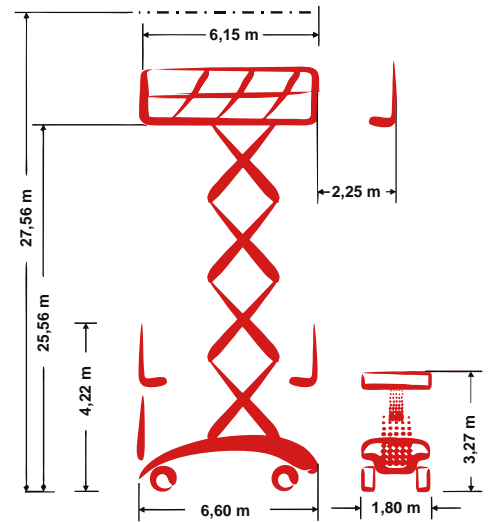

PB S280-18ES 4x4

Self-propelled Mega-Scissor lift

27,56 m Working height

1,80 m Total width

indoor + outdoor

- The combination of 4-wheel-drive and standard differential lock gives the working platform sufficient propulsion and the necessary balance when used on hard-to-drive, roughly grounds
- Within a short period, the standard automatic outrigger system levels roughness of the floor and creates a great plus of stability

Arbeitsdiagramm

Technische Änderungen / Verbesserungen sind vorbehalten.

Platformers **B**usiness

PB Liftechnik GmbH | Gewerbegebiet Gassenäcker | 89429 Oberbechingen

Telefon: +49 (0) 90 77 - 95 00 - 0 | Telefax: +49 (0) 90 77 - 95 00 - 40

E-Mail: info@pblift.de | Website: pblift.de