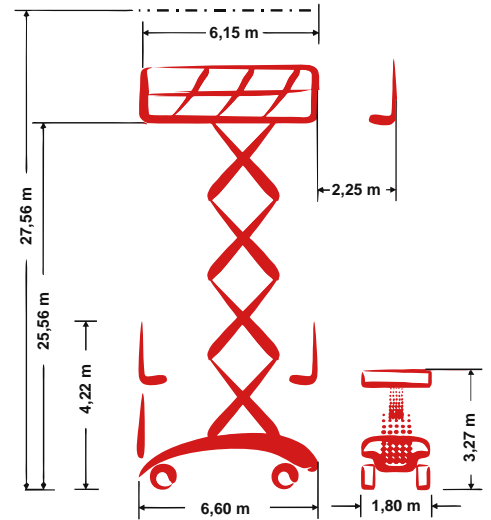

## Technical specifications

	Working height	27,56 m		Platform extension (scissors)	2,25 m
	Platform height	25,56 m		Gradeability	25 %
	Lift capacity	900 kg (indoor) / 750 kg (outdoor)		Speed - stowed	1,44 km/h
	Lift capacity platform extension	-		Speed - raised	0,13 km/h
	Total length	6,60 m		Drive type	Electro-hydraulic drive
	Total width	1,80 m		Battery capacity	Ah
	Total height	4,22 m		Area of application	indoor + outdoor
	Turning radius outside	6,30 m		People indoor	4
	Transport height	3,27 m		People outdoor	4
	Total weight	23.000 kg		Drivable at full height	Yes

## Product description

- With the PB S280-18ES 4x4 with a working height of 27.56 m, you are ideally equipped for maintenance, installation and assembly work of all kinds, both indoor and outdoor
- With a Mega-Deck platform of max. 8.40 m x 1.80 m size and strong 900 kg (indoor) / 750 kg (outdoor) lift capacity, the working platform provides a secure job at height for up to 4 people
- With its emission-free electro-hydraulic drive the 1.80 m narrow working platform is predestined for long-lasting, large scale use, especially in enclosed spaces
- A standard proportional control ensures that the machines performs all movements (lifting, lowering, driving) smooth and precisely

## Self-propelled Mega-Scissor lift

27,56 m Working height

1,80 m Total width

indoor + outdoor

- The combination of 4-wheel-drive and standard differential lock gives the working platform sufficient propulsion and the necessary balance when used on hard-to-drive, roughly grounds
- Within a short period, the standard automatic outrigger system levels roughness of the floor and creates a great plus of stability

## Product diagram

We reserve the right to make technical changes / improvements.

Platformers **B**usiness

PB Liftechnik GmbH | Gewerbegebiet Gassenäcker | 89429 Oberbechingen

Telefon: +49 (0) 90 77 - 95 00 - 0 | Telefax: +49 (0) 90 77 - 95 00 - 40