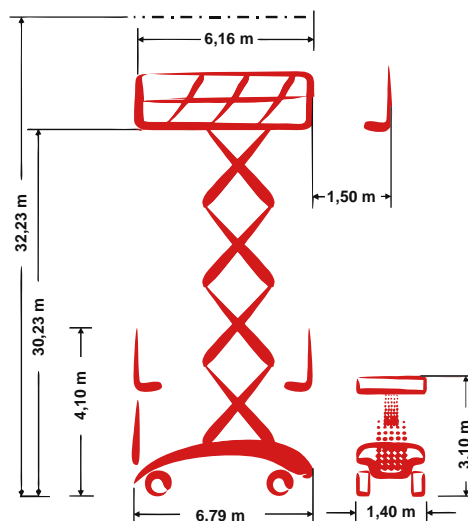

Product diagram

We reserve the right to make technical changes / improvements.

Platformers Business

PB Liftechnik GmbH | Gewerbegebiet Gassenäcker | 89429 Oberbechingen

Telefon: +49 (0) 90 77 - 95 00 - 0 | Telefax: +49 (0) 90 77 - 95 00 - 40

E-Mail: info@pblift.de | Website: pblift.de