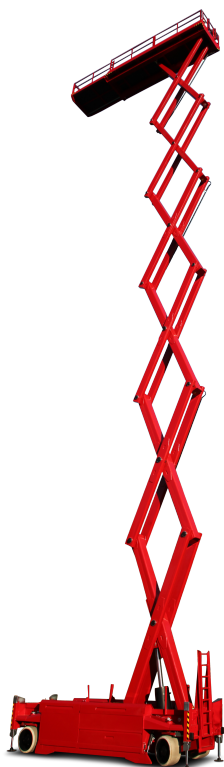

# PB S320-14ES 4x4

## Self-propelled Mega-Scissor lift

32,02 m Working height

1,40 m Total width

indoor + outdoor

## Technische Daten

	Working height	32,02 m		Platform extension (scissors)	1,50 m
	Platform height	30,02 m		Gradeability	25 %
	Lift capacity	750 kg		Speed - stowed	2,77 km/h
	Lift capacity platform extension	750 kg		Speed - raised	0,21 km/h
	Total length	6,77 m		Drive type	Electro-hydraulic drive
	Total width	1,40 m		Battery capacity	800 Ah
	Total height	4,13 m		Area of application	indoor + outdoor
	Turning radius outside	8,01 m		People indoor	4
	Transport height	3,07 m		People outdoor	4
	Total weight	24.430 kg		Drivable at full height	Yes

## Produktbeschreibung

- With a working height of 32.02 m, the working platform is perfect for maintenance, installation and assembly work – indoor and outdoor.
- A Mega-Deck platform provides with max. 7.66 m x 1.20 m not only an immense amount of space, but with a lift capacity of 750 kg also ensures enough “power” for tools and material
- The standard automatic outrigger system levels out any roughness of the floor within seconds, creating a great deal of stability and safety
- The infinitely variable proportional control in combination with a 2-axes steering mechanism manoeuvres the narrow 1.40 m width working platform agile and precise
- A strong, emission-free electro-hydraulic drive allows long and powerful working intervals