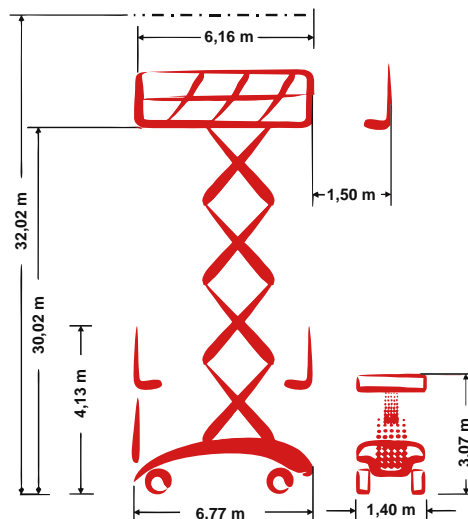

Arbeitsdiagramm

Technische Änderungen / Verbesserungen sind vorbehalten.

Platformers Business

PB Liftechnik GmbH | Gewerbegebiet Gassenäcker | 89429 Oberbechingen

Telefon: +49 (0) 90 77 - 95 00 - 0 | Telefax: +49 (0) 90 77 - 95 00 - 40

E-Mail: info@pblift.de | Website: pblift.de