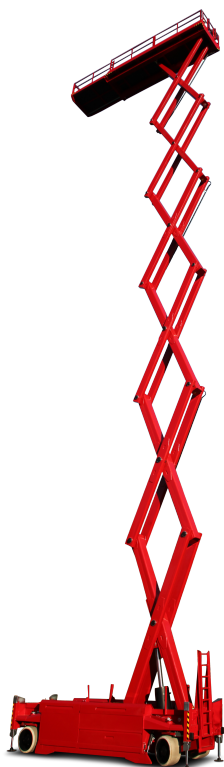

PB S280-14ES 4x4

Self-propelled Mega-Scissor lift

27,50 m Working height

1,40 m Total width

indoor + outdoor

Technische Daten

 Working height	27,50 m	 Platform extension (scissors)	1,50 m
 Platform height	25,50 m	 Gradeability	25 %
 Lift capacity	900 kg	 Speed - stowed	2,77 km/h
 Lift capacity platform extension	900 kg	 Speed - raised	0,21 km/h
 Total length	6,77 m	 Drive type	Electro-hydraulic drive
 Total width	1,40 m	 Battery capacity	800 Ah
 Total height	3,96 m	 Area of application	indoor + outdoor
 Turning radius outside	8,44 m	 People indoor	4
 Transport height	2,80 m	 People outdoor	4
 Total weight	23.320 kg	 Drivable at full height	Yes

Produktbeschreibung

- With a working height of 27.50 m, the working platform is perfect for maintenance, installation and assembly work – indoor and outdoor
- A Mega-Deck platform provides with max. 7.65 m x 1.20 m not only an immense amount of space, but with a lift capacity of 900 kg also ensures enough “power” for tools and material
- The standard automatic outrigger system levels out any roughness of the floor within seconds, creating a great deal of stability and safety
- The infinitely variable proportional control in combination with a 2-axes steering mechanism manoeuvres the narrow 1.40 m width working platform agile and precise
- A strong, emission-free electro-hydraulic drive allows long and powerful working intervals

E-Mail: info@pblift.de | Website: pblift.de

PB S280-14ES 4x4

Self-propelled Mega-Scissor lift

27,50 m Working height

1,40 m Total width

indoor + outdoor

Produktbilder

Technische Änderungen / Verbesserungen sind vorbehalten.