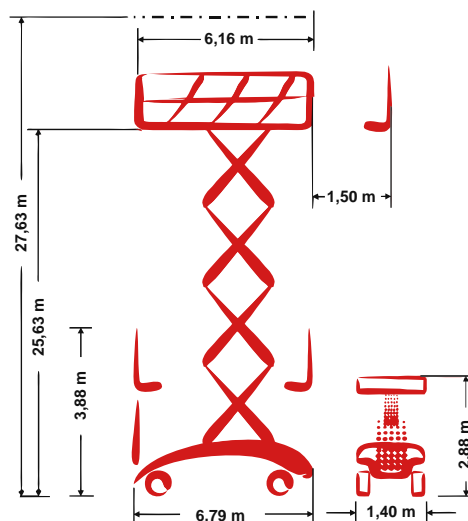

Product diagram

We reserve the right to make technical changes / improvements.

Platformers Business

PB Liftechnik GmbH | Gewerbegebiet Gassenäcker | 89429 Oberbechingen

Telefon: +49 (0) 90 77 - 95 00 - 0 | Telefax: +49 (0) 90 77 - 95 00 - 40

E-Mail: info@pblift.de | Website: pblift.de