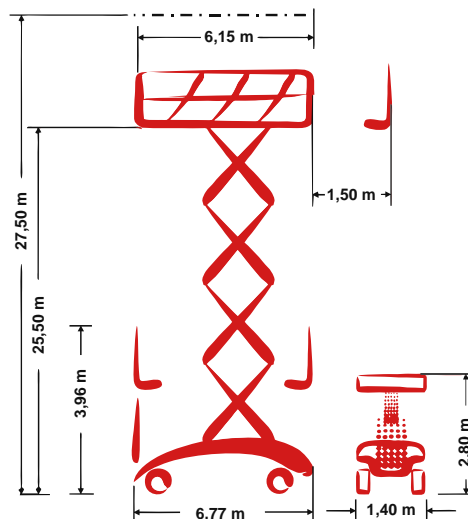

Arbeitsdiagramm

Technische Änderungen / Verbesserungen sind vorbehalten.

Platformers Business

PB Liftechnik GmbH | Gewerbegebiet Gassenäcker | 89429 Oberbechingen

Telefon: +49 (0) 90 77 - 95 00 - 0 | Telefax: +49 (0) 90 77 - 95 00 - 40

E-Mail: info@pblift.de | Website: pblift.de