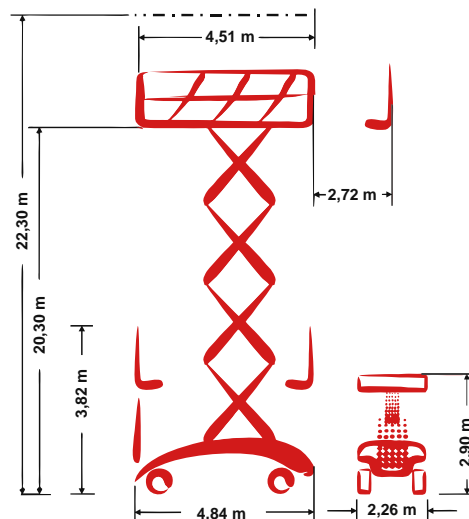

Arbeitsdiagramm

Technische Änderungen / Verbesserungen sind vorbehalten.

Platformers Business

PB Liftechnik GmbH | Gewerbegebiet Gassenäcker | 89429 Oberbechingen

Telefon: +49 (0) 90 77 - 95 00 - 0 | Telefax: +49 (0) 90 77 - 95 00 - 40

E-Mail: info@pblift.de | Website: pblift.de