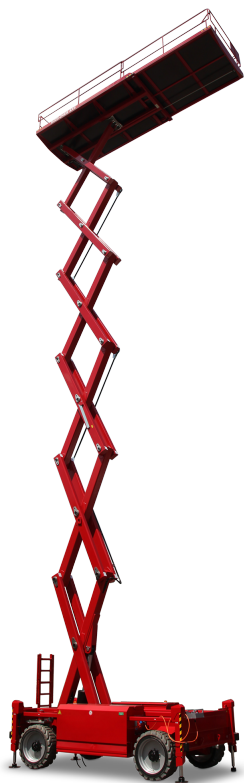

PB S225-23ES 4x4

Self-propelled Scissor lift

22,30 m Working height

2,26 m Total width

indoor + outdoor

Technische Daten

 Working height	22,30 m	 Platform extension (scissors)	2,72 m
 Platform height	20,30 m	 Gradeability	30 %
 Lift capacity	750 kg	 Speed - stowed	5,40 km/h
 Lift capacity platform extension	750 kg	 Speed - raised	0,51 km/h
 Total length	4,84 m	 Drive type	Electro-hydraulic drive
 Total width	2,26 m	 Battery capacity	625 Ah
 Total height	3,82 m	 Area of application	indoor + outdoor
 Turning radius outside	4,80 m	 People indoor	4
 Transport height	2,90 m	 People outdoor	4
 Total weight	15.090 kg	 Drivable at full height	Yes

Produktbeschreibung

- With immense 22.30 m working height and a powerful, emission-free electro-hydraulic drive the PB S225-23ES 4x4 is predestinated for installation, assembly and maintenance works on construction sites or in industrial areas indoor and outdoor
- The Mega-Deck with max. 7,23 m x 2,21 m offers enough workspace and thanks to its strong 750 kg lift capacity enough „power“ for the take-away of heavy materials and tools
- The 4-wheel-drive and the standard differential lock of the scissor ensures sufficient propulsion and the necessary balance in use at hard drivable, uneven grounds
- A fully automatic supports system levels the machine via push of the button and within seconds on uneven ground, thus provides a huge plus of stability and security

E-Mail: info@pblift.de | Website: pblift.de

PB S225-23ES 4x4

Self-propelled Scissor lift

22,30 m Working height

2,26 m Total width

indoor + outdoor

Produktbilder

Technische Änderungen / Verbesserungen sind vorbehalten.