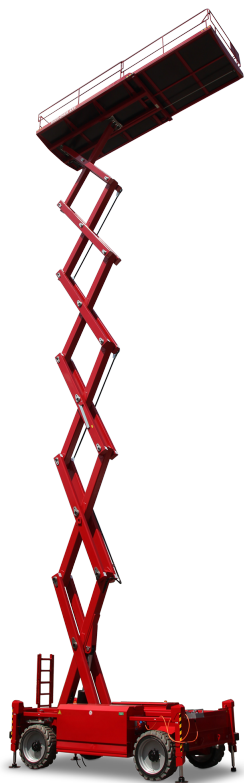

PB S225-23DS 4x4

Self-propelled Scissor lift

22,30 m Working height

2,26 m Total width

indoor + outdoor

Technische Daten

	Working height	22,30 m		Platform extension (scissors)	2,72 m
	Platform height	20,30 m		Gradeability	30 %
	Lift capacity	750 kg		Speed - stowed	5,40 km/h
	Lift capacity platform extension	750 kg		Speed - raised	0,51 km/h
	Total length	4,84 m		Drive type	Diesel-hydraulic drive
	Total width	2,26 m		Battery capacity	180 Ah
	Total height	3,83 m		Area of application	indoor + outdoor
	Turning radius outside	4,80 m		People indoor	4
	Transport height	2,91 m		People outdoor	4
	Total weight	13.090 kg		Drivable at full height	Yes

Produktbeschreibung

- With an immense 22.30 m working height the PB S225-23DS 4x4 is predestinated for installation, mounting and maintenance works on construction sites or in industrial areas
- For working at high altitudes the device has with 750 kg lift capacity the necessary power reserves on the entire max. 7.23 m x 2.21 m platform
- The 4-wheel-drive and the standard differential lock of the scissor ensures sufficient propulsion and the necessary balance in use at hard drivable, uneven grounds
- A fully automatic supports system levels the machine via push of the button and within seconds on uneven ground, thus provides a huge plus of stability and security
- The Hatz-Diesel engine is very powerful and allows long working cycles

E-Mail: info@pblift.de | Website: pblift.de

PB S225-23DS 4x4

Self-propelled Scissor lift

22,30 m Working height

2,26 m Total width

indoor + outdoor

Produktbilder

Technische Änderungen / Verbesserungen sind vorbehalten.