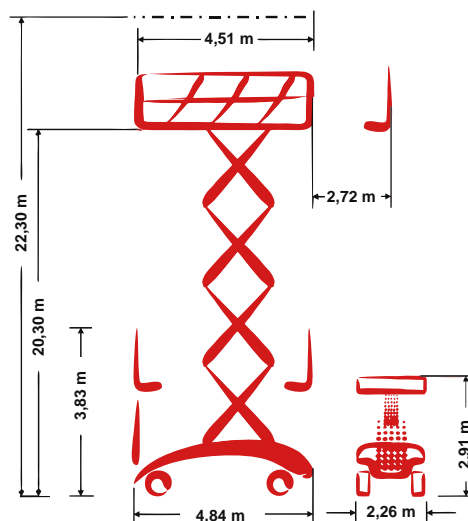

Arbeitsdiagramm

Technische Änderungen / Verbesserungen sind vorbehalten.

Platformers Business

PB Liftechnik GmbH | Gewerbegebiet Gassenäcker | 89429 Oberbechingen

Telefon: +49 (0) 90 77 - 95 00 - 0 | Telefax: +49 (0) 90 77 - 95 00 - 40

E-Mail: info@pblift.de | Website: pblift.de