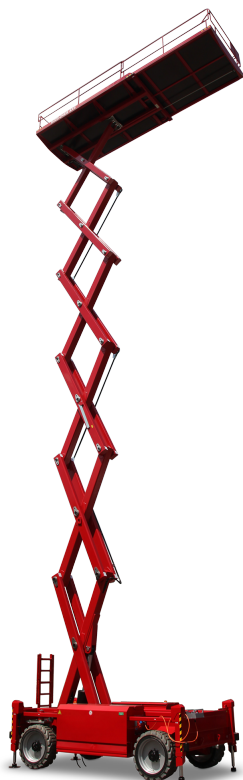

PB S225-23DS 4x4

Self-propelled Scissor lift

22,30 m Working height

2,26 m Total width

indoor + outdoor

Technische Daten

	Working height	22,30 m		Platform extension (scissors)	2,72 m
	Platform height	20,30 m		Gradeability	30 %
	Lift capacity	750 kg		Speed - stowed	5,40 km/h
	Lift capacity platform extension	750 kg		Speed - raised	0,51 km/h
	Total length	4,84 m		Drive type	Diesel-hydraulic drive
	Total width	2,26 m		Battery capacity	180 Ah
	Total height	3,83 m		Area of application	indoor + outdoor
	Turning radius outside	4,80 m		People indoor	4
	Transport height	2,91 m		People outdoor	4
	Total weight	13.090 kg		Drivable at full height	Yes

Produktbeschreibung

- With an immense 22.30 m working height the PB S225-23DS 4x4 is predestinated for installation, mounting and maintenance works on construction sites or in industrial areas
- For working at high altitudes the device has with 750 kg lift capacity the necessary power reserves on the entire max. 7.23 m x 2.21 m platform
- The 4-wheel-drive and the standard differential lock of the scissor ensures sufficient propulsion and the necessary balance in use at hard drivable, uneven grounds
- A fully automatic supports system levels the machine via push of the button and within seconds on uneven ground, thus provides a huge plus of stability and security
- The Hatz-Diesel engine is very powerful and allows long working cycles

E-Mail: info@pblift.de | Website: pblift.de

PB S225-23DS 4x4

Self-propelled Scissor lift

22,30 m Working height

2,26 m Total width

indoor + outdoor

Produktbilder

Technische Änderungen / Verbesserungen sind vorbehalten.