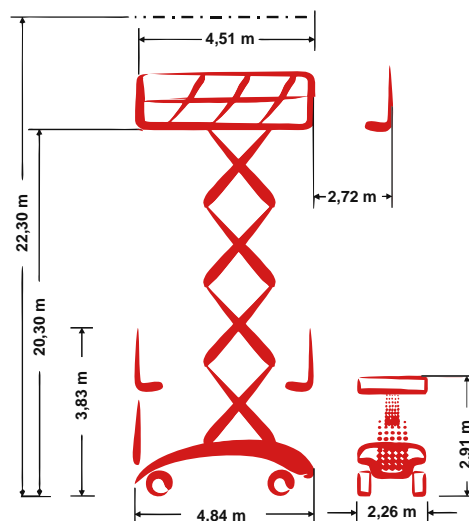

Arbeitsdiagramm

Technische Änderungen / Verbesserungen sind vorbehalten.

Platformers Business

PB Liftechnik GmbH | Gewerbegebiet Gassenäcker | 89429 Oberbechingen

Telefon: +49 (0) 90 77 - 95 00 - 0 | Telefax: +49 (0) 90 77 - 95 00 - 40

E-Mail: info@pblift.de | Website: pblift.de