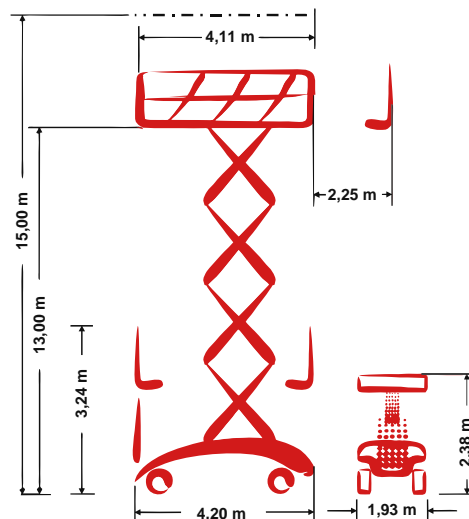

Arbeitsdiagramm

Technische Änderungen / Verbesserungen sind vorbehalten.

Platformers Business

PB Liftechnik GmbH | Gewerbegebiet Gassenäcker | 89429 Oberbechingen

Telefon: +49 (0) 90 77 - 95 00 - 0 | Telefax: +49 (0) 90 77 - 95 00 - 40

E-Mail: info@pblift.de | Website: pblift.de