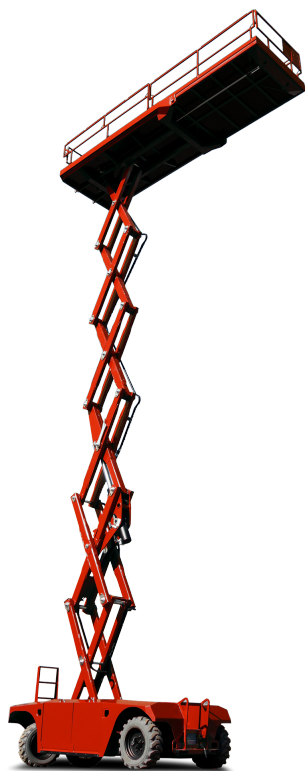

# PB S151-19E 4x4

## Self-propelled Scissor lift

15,00 m Working height

1,93 m Total width

indoor + outdoor

## Technische Daten

 Working height	15,00 m	 Platform extension (scissors)	2,25 m
 Platform height	13,00 m	 Steigfähigkeit	30 %
 Lift capacity	500 kg	 Speed - stowed	1,40 km/h
 Lift capacity platform extension	500 kg	 Speed - raised	0,43 km/h
 Total length	4,20 m	 Antriebsart	Electro-hydraulic drive
 Total width	1,93 m	 Battery capacity	625 Ah
 Total height	3,24 m	 Area of application	indoor + outdoor
 Wenderadius Außen	3,90 m	 People indoor	4
 Transporthöhe	2,38 m	 People outdoor	4
 Total weight	7.599 kg	 Drivable at full height	Yes

## Produktbeschreibung

- By the hydraulic extension the platform can be enlarged to the gigantic size up to 6,36 m x 1,88 m
- The front axle as a permanent swing axle and the two rear single leveling axles guarantee an excellent traction
- Even in a sloping position within 3° inclination and with ground pressure of the tires, the working platform can be moved at full height
- Ideal for use in contrary, confined and uneven conditions e.g. at inner city-, tunnel-, mining- or underground carpark works