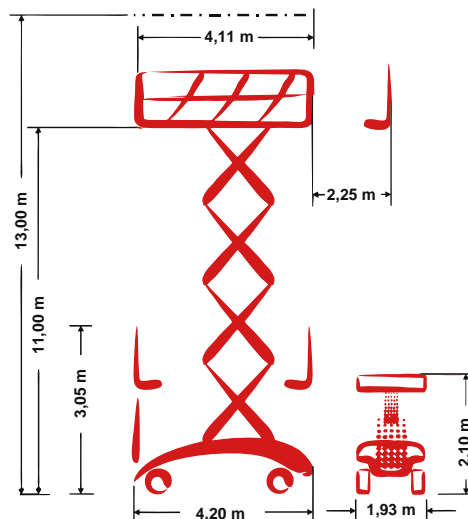

Arbeitsdiagramm

Technische Änderungen / Verbesserungen sind vorbehalten.

Platformers Business

PB Liftechnik GmbH | Gewerbegebiet Gassenäcker | 89429 Oberbechingen

Telefon: +49 (0) 90 77 - 95 00 - 0 | Telefax: +49 (0) 90 77 - 95 00 - 40

E-Mail: info@pblift.de | Website: pblift.de