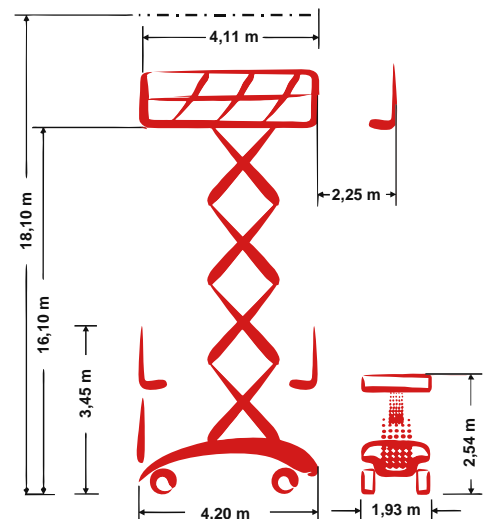

Arbeitsdiagramm

Technische Änderungen / Verbesserungen sind vorbehalten.

Platformers Business

PB Liftechnik GmbH | Gewerbegebiet Gassenäcker | 89429 Oberbechingen

Telefon: +49 (0) 90 77 - 95 00 - 0 | Telefax: +49 (0) 90 77 - 95 00 - 40

E-Mail: info@pblift.de | Website: pblift.de