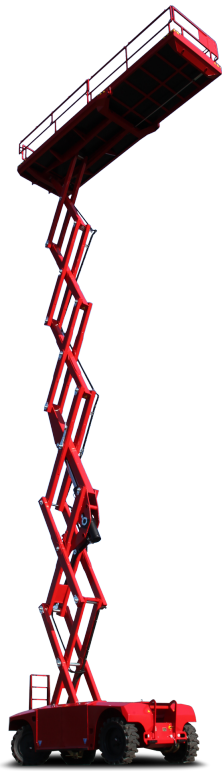

PB S175-19E

Self-propelled Scissor lift

18,10 m Working height

1,93 m Total width

indoor + outdoor

Technische Daten

 Working height	18,10 m	 Platform extension (scissors)	2,25 m
 Platform height	16,10 m	 Steigfähigkeit	30 %
 Lift capacity	500 kg	 Speed - stowed	2,40 km/h
 Lift capacity platform extension	500 kg	 Speed - raised	0,33 km/h
 Total length	4,20 m	 Antriebsart	Electro-hydraulic drive
 Total width	1,93 m	 Battery capacity	625 Ah
 Total height	3,45 m	 Area of application	indoor + outdoor
 Wenderadius Außen	3,90 m	 People indoor	4
 Transporthöhe	2,54 m	 People outdoor	4
 Total weight	8.810 kg	 Drivable at full height	Yes

Produktbeschreibung

- The electro-hydraulic drive allows absolute emission-free and quiet operations e.g. when being used indoor at the industry
- A standard differential lock ensures strong propulsion
- The mega deck-platform offers with its gigantic max. 6.36 m x 1.88 m a lot of workspace
- The complete mega-deck platform has a load capacity of powerful 500 kg
- Strong 18.10 m working height allow indoor and outdoor a wide range of applications

E-Mail: info@pblift.de | Website: pblift.de

PB S175-19E

Self-propelled Scissor lift

18,10 m Working height

1,93 m Total width

indoor + outdoor

Produktbilder

Technische Änderungen / Verbesserungen sind vorbehalten.