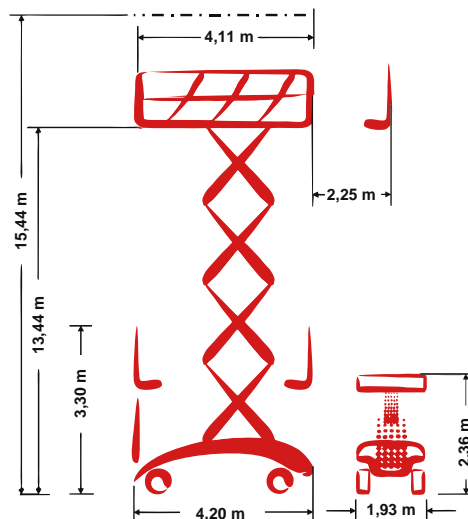

Arbeitsdiagramm

Technische Änderungen / Verbesserungen sind vorbehalten.

Platformers Business

PB Liftechnik GmbH | Gewerbegebiet Gassenäcker | 89429 Oberbechingen

Telefon: +49 (0) 90 77 - 95 00 - 0 | Telefax: +49 (0) 90 77 - 95 00 - 40

E-Mail: info@pblift.de | Website: pblift.de