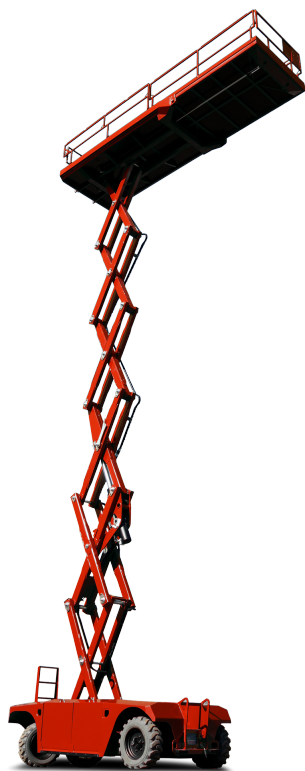

# PB S151-19E HT

## Self-propelled Scissor lift

15,44 m Working height

1,93 m Total width

indoor + outdoor

## Technische Daten

 Working height	15,44 m	 Platform extension (scissors)	2,25 m
 Platform height	13,44 m	 Steigfähigkeit	30 %
 Lift capacity	750 kg	 Speed - stowed	2,40 km/h
 Lift capacity platform extension	750 kg	 Speed - raised	0,33 km/h
 Total length	4,20 m	 Antriebsart	Electro-hydraulic drive
 Total width	1,93 m	 Battery capacity	625 Ah
 Total height	3,30 m	 Area of application	indoor + outdoor
 Wenderadius Außen	3,90 m	 People indoor	4
 Transporthöhe	2,36 m	 People outdoor	4
 Total weight	8.390 kg	 Drivable at full height	Yes

## Produktbeschreibung

- The electro-hydraulic drive allows absolute emission-free and quiet operations e.g. when being used indoor at the industry
- A standard differential lock ensures strong propulsion
- The mega deck-platform offers with its gigantic max. 6.36 m x 1.88 m a lot of workspace
- The complete mega-deck platform has a load capacity of powerful 750 kg
- With 15.44 m working height you are well equipped for various field of applications e.g. for installation works in large warehouses