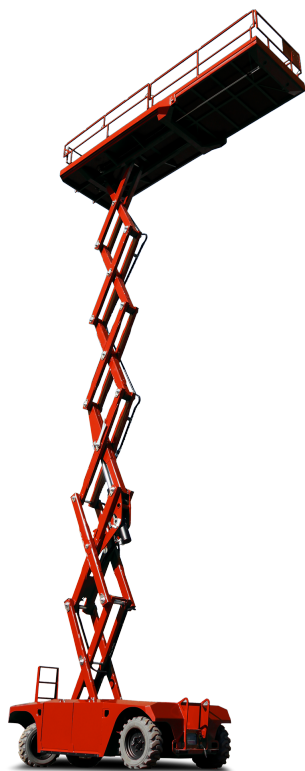

PB S151-19E HT

Self-propelled Scissor lift

15,44 m Working height

1,93 m Total width

indoor + outdoor

Technische Daten

 Working height	15,44 m	 Platform extension (scissors)	2,25 m
 Platform height	13,44 m	 Steigfähigkeit	30 %
 Lift capacity	750 kg	 Speed - stowed	2,40 km/h
 Lift capacity platform extension	750 kg	 Speed - raised	0,33 km/h
 Total length	4,20 m	 Antriebsart	Electro-hydraulic drive
 Total width	1,93 m	 Battery capacity	625 Ah
 Total height	3,30 m	 Area of application	indoor + outdoor
 Wenderadius Außen	3,90 m	 People indoor	4
 Transporthöhe	2,36 m	 People outdoor	4
 Total weight	8.390 kg	 Drivable at full height	Yes

Produktbeschreibung

- The electro-hydraulic drive allows absolute emission-free and quiet operations e.g. when being used indoor at the industry
- A standard differential lock ensures strong propulsion
- The mega deck-platform offers with its gigantic max. 6.36 m x 1.88 m a lot of workspace
- The complete mega-deck platform has a load capacity of powerful 750 kg
- With 15.44 m working height you are well equipped for various field of applications e.g. for installation works in large warehouses

E-Mail: info@pblift.de | Website: pblift.de

PB S151-19E HT

Self-propelled Scissor lift

15,44 m Working height

1,93 m Total width

indoor + outdoor

Produktbilder

Technische Änderungen / Verbesserungen sind vorbehalten.