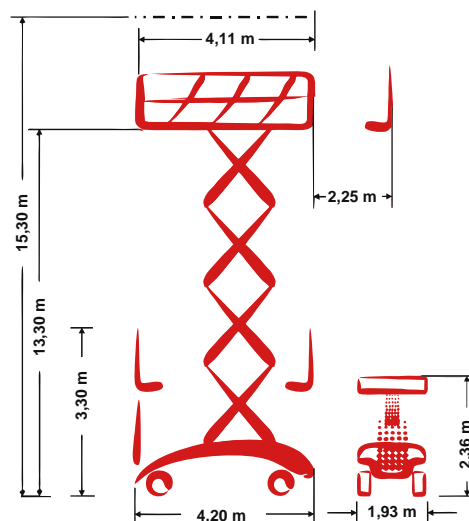

Arbeitsdiagramm

Technische Änderungen / Verbesserungen sind vorbehalten.

Platformers Business

PB Liftechnik GmbH | Gewerbegebiet Gassenäcker | 89429 Oberbechingen

Telefon: +49 (0) 90 77 - 95 00 - 0 | Telefax: +49 (0) 90 77 - 95 00 - 40

E-Mail: info@pblift.de | Website: pblift.de