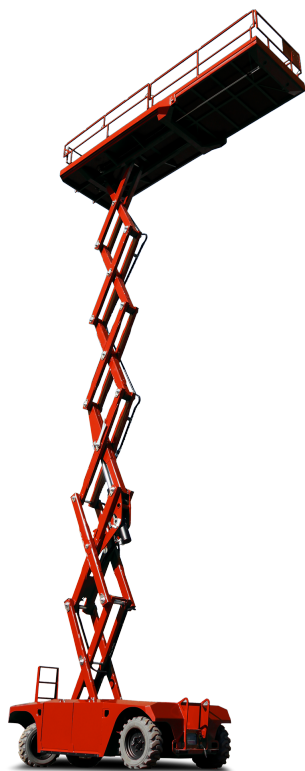

PB S151-19E

Self-propelled Scissor lift

15,30 m Working height

1,93 m Total width

indoor + outdoor

Technische Daten

 Working height	15,30 m	 Platform extension (scissors)	2,25 m
 Platform height	13,30 m	 Steigfähigkeit	30 %
 Lift capacity	500 kg	 Speed - stowed	2,30 km/h
 Lift capacity platform extension	500 kg	 Speed - raised	0,40 km/h
 Total length	4,20 m	 Antriebsart	Electro-hydraulic drive
 Total width	1,93 m	 Battery capacity	625 Ah
 Total height	3,30 m	 Area of application	indoor + outdoor
 Wenderadius Außen	3,90 m	 People indoor	4
 Transporthöhe	2,36 m	 People outdoor	4
 Total weight	7.650 kg	 Drivable at full height	Yes

Produktbeschreibung

- The electro-hydraulic drive allows absolute emission-free and quiet operations e.g. when being used indoor at the industry
- The standard differential lock ensures strong propulsion
- The mega deck-platform offers with its gigantic max. 6.36 m x 1.88 m a lot of workspace
- With 15.30 m working height you are well equipped for various field of applications e.g. for installation works in large warehouses
- All functions of the machine (driving, lifting, lowering) are proportional and therefore absolutely smoothly

E-Mail: info@pblift.de | Website: pblift.de

PB S151-19E

Self-propelled Scissor lift

15,30 m Working height

1,93 m Total width

indoor + outdoor

Produktbilder

Technische Änderungen / Verbesserungen sind vorbehalten.