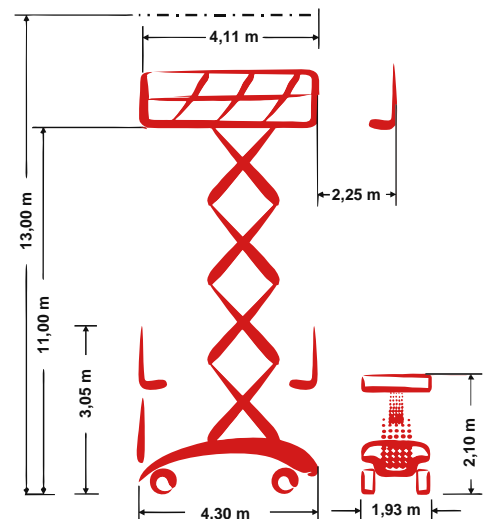

Arbeitsdiagramm

Technische Änderungen / Verbesserungen sind vorbehalten.

Platformers Business

PB Liftechnik GmbH | Gewerbegebiet Gassenäcker | 89429 Oberbechingen

Telefon: +49 (0) 90 77 - 95 00 - 0 | Telefax: +49 (0) 90 77 - 95 00 - 40

E-Mail: info@pblift.de | Website: pblift.de