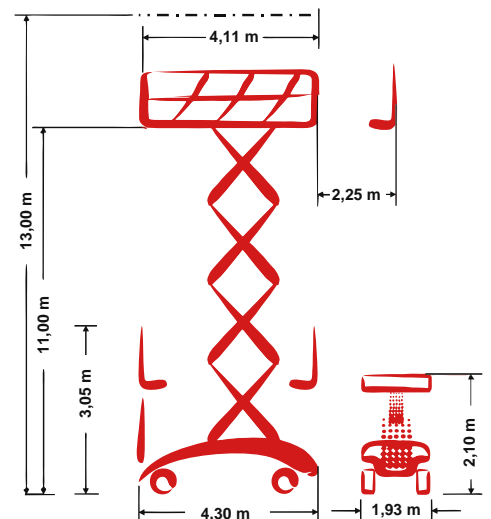

Arbeitsdiagramm

Technische Änderungen / Verbesserungen sind vorbehalten.

Platformers Business

PB Liftechnik GmbH | Gewerbegebiet Gassenäcker | 89429 Oberbechingen

Telefon: +49 (0) 90 77 - 95 00 - 0 | Telefax: +49 (0) 90 77 - 95 00 - 40

E-Mail: info@pblift.de | Website: pblift.de