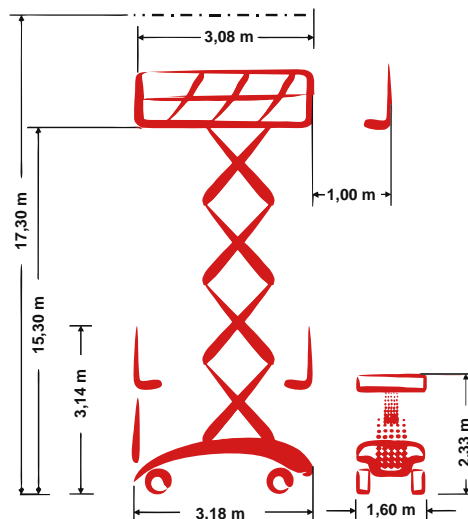

Arbeitsdiagramm

Technische Änderungen / Verbesserungen sind vorbehalten.

Platformers Business

PB Liftechnik GmbH | Gewerbegebiet Gassenäcker | 89429 Oberbechingen

Telefon: +49 (0) 90 77 - 95 00 - 0 | Telefax: +49 (0) 90 77 - 95 00 - 40

E-Mail: info@pblift.de | Website: pblift.de