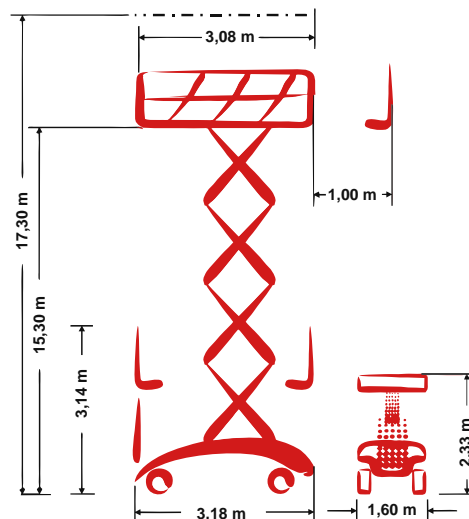

Arbeitsdiagramm

Technische Änderungen / Verbesserungen sind vorbehalten.

Platformers Business

PB Liftechnik GmbH | Gewerbegebiet Gassenäcker | 89429 Oberbechingen

Telefon: +49 (0) 90 77 - 95 00 - 0 | Telefax: +49 (0) 90 77 - 95 00 - 40

E-Mail: info@pblift.de | Website: pblift.de