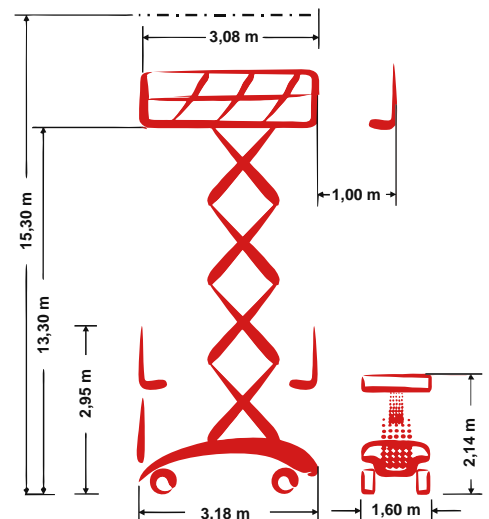

Arbeitsdiagramm

Technische Änderungen / Verbesserungen sind vorbehalten.

Platformers Business

PB Liftechnik GmbH | Gewerbegebiet Gassenäcker | 89429 Oberbechingen

Telefon: +49 (0) 90 77 - 95 00 - 0 | Telefax: +49 (0) 90 77 - 95 00 - 40

E-Mail: info@pblift.de | Website: pblift.de