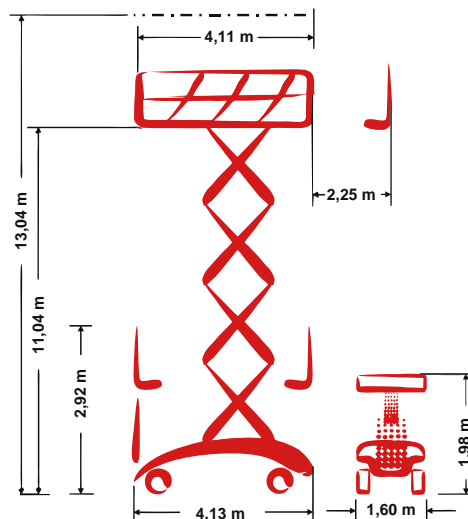

Arbeitsdiagramm

Technische Änderungen / Verbesserungen sind vorbehalten.

Platformers Business

PB Liftechnik GmbH | Gewerbegebiet Gassenäcker | 89429 Oberbechingen

Telefon: +49 (0) 90 77 - 95 00 - 0 | Telefax: +49 (0) 90 77 - 95 00 - 40

E-Mail: info@pblift.de | Website: pblift.de