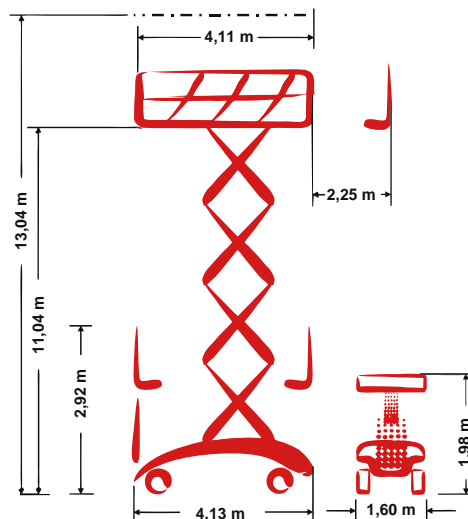

PB S131-16ES LP

Self-propelled Scissor lift

13,04 m Working height

1,60 m Total width

indoor + outdoor

Technische Daten

	Working height	13,04 m		Platform extension (scissors)	2,25 m
	Platform height	11,04 m		Steigfähigkeit	25 %
	Lift capacity	500 kg		Speed - stowed	2,40 km/h
	Lift capacity platform extension	500 kg		Speed - raised	0,34 km/h
	Total length	4,13 m		Antriebsart	Electro-hydraulic drive
	Total width	1,60 m		Battery capacity	400 Ah
	Total height	2,92 m		Area of application	indoor + outdoor
	Wenderadius Außen	3,35 m		People indoor	2
	Transporthöhe	1,98 m		People outdoor	2
	Total weight	5.530 kg		Drivable at full height	Yes

Produktbeschreibung

- Very good maneuverability and enormous flexibility thanks to its compact design and 90° steering
- Powerful 500 kg load capacity on the whole platform
- Ideal handling in any situation both on the platform and the chassis by the innovative controller PBeasyControl
- An automatic support system with up to 350 mm stroke ensures ideal operation conditions both indoor and outdoor
- The patented cardanic concept shifts the support point to the outer edge of the machine, which guarantees the best possible stability •

With only 1,60 m width the scissor lift provides a “mega-deck” with amazing 6,20 m platform length – ergo enough space for workers, tools and materials

Arbeitsdiagramm

Technische Änderungen / Verbesserungen sind vorbehalten.

PB S131-16ES LP

Self-propelled Scissor lift

13,04 m Working height

1,60 m Total width

indoor + outdoor

Produktbilder

Technische Änderungen / Verbesserungen sind vorbehalten.

Platformers Business