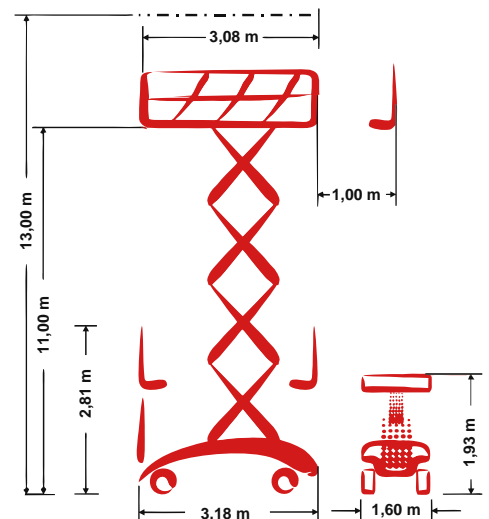

Arbeitsdiagramm

Technische Änderungen / Verbesserungen sind vorbehalten.

Platformers Business

PB Liftechnik GmbH | Gewerbegebiet Gassenäcker | 89429 Oberbechingen

Telefon: +49 (0) 90 77 - 95 00 - 0 | Telefax: +49 (0) 90 77 - 95 00 - 40

E-Mail: info@pblift.de | Website: pblift.de