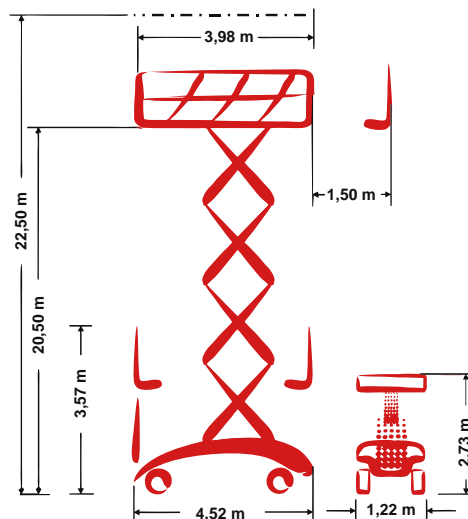

Arbeitsdiagramm

Technische Änderungen / Verbesserungen sind vorbehalten.

Platformers Business

PB Liftechnik GmbH | Gewerbegebiet Gassenäcker | 89429 Oberbechingen

Telefon: +49 (0) 90 77 - 95 00 - 0 | Telefax: +49 (0) 90 77 - 95 00 - 40

E-Mail: info@pblift.de | Website: pblift.de