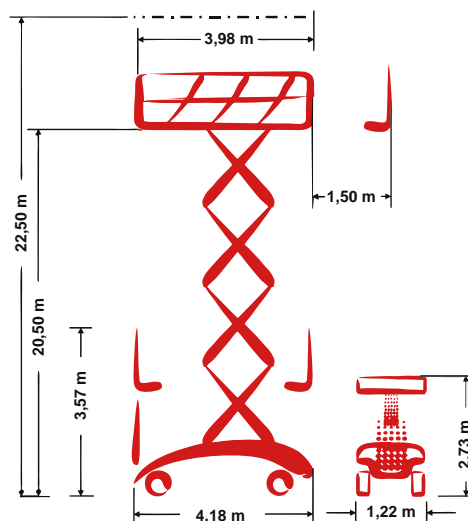

Arbeitsdiagramm

Technische Änderungen / Verbesserungen sind vorbehalten.

Platformers Business

PB Liftechnik GmbH | Gewerbegebiet Gassenäcker | 89429 Oberbechingen

Telefon: +49 (0) 90 77 - 95 00 - 0 | Telefax: +49 (0) 90 77 - 95 00 - 40

E-Mail: info@pblift.de | Website: pblift.de