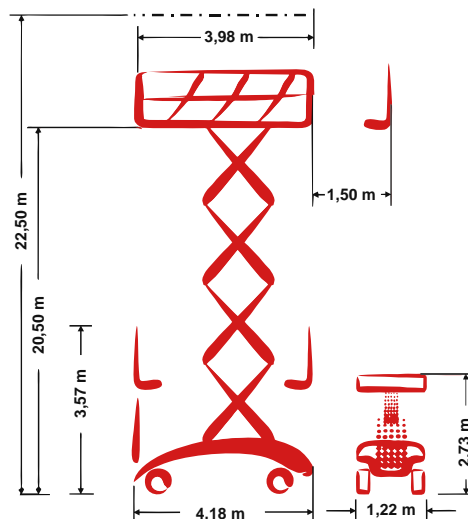

Arbeitsdiagramm

Technische Änderungen / Verbesserungen sind vorbehalten.

Platformers Business

PB Liftechnik GmbH | Gewerbegebiet Gassenäcker | 89429 Oberbechingen

Telefon: +49 (0) 90 77 - 95 00 - 0 | Telefax: +49 (0) 90 77 - 95 00 - 40

E-Mail: info@pblift.de | Website: pblift.de