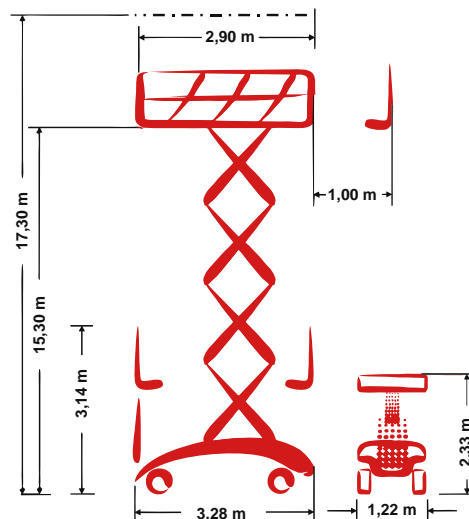

Arbeitsdiagramm

Technische Änderungen / Verbesserungen sind vorbehalten.

Platformers Business

PB Liftechnik GmbH | Gewerbegebiet Gassenäcker | 89429 Oberbechingen

Telefon: +49 (0) 90 77 - 95 00 - 0 | Telefax: +49 (0) 90 77 - 95 00 - 40

E-Mail: info@pblift.de | Website: pblift.de