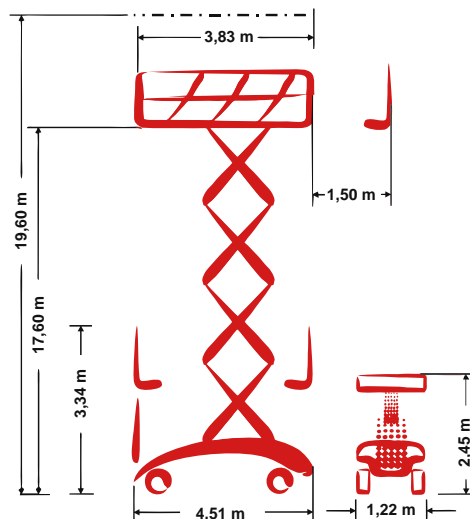

Arbeitsdiagramm

Technische Änderungen / Verbesserungen sind vorbehalten.

Platformers Business

PB Liftechnik GmbH | Gewerbegebiet Gassenäcker | 89429 Oberbechingen

Telefon: +49 (0) 90 77 - 95 00 - 0 | Telefax: +49 (0) 90 77 - 95 00 - 40

E-Mail: info@pblift.de | Website: pblift.de