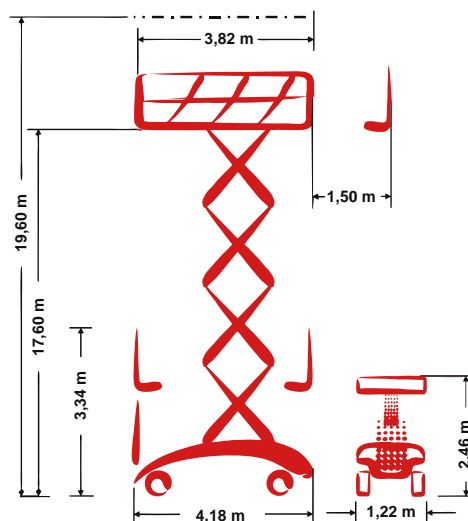

Arbeitsdiagramm

Technische Änderungen / Verbesserungen sind vorbehalten.

Platformers Business

PB Liftechnik GmbH | Gewerbegebiet Gassenäcker | 89429 Oberbechingen

Telefon: +49 (0) 90 77 - 95 00 - 0 | Telefax: +49 (0) 90 77 - 95 00 - 40

E-Mail: info@pblift.de | Website: pblift.de