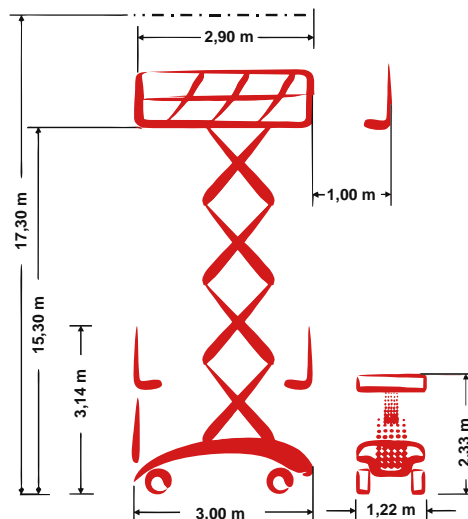

Arbeitsdiagramm

Technische Änderungen / Verbesserungen sind vorbehalten.

Platformers Business

PB Liftechnik GmbH | Gewerbegebiet Gassenäcker | 89429 Oberbechingen

Telefon: +49 (0) 90 77 - 95 00 - 0 | Telefax: +49 (0) 90 77 - 95 00 - 40

E-Mail: info@pblift.de | Website: pblift.de