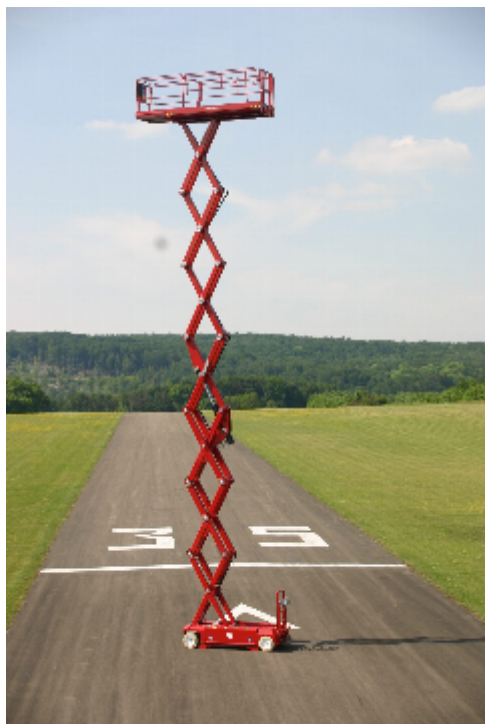

PB S171-12E

Self-propelled Scissor lift

17,30 m Working height

1,22 m Total width

indoor

Technische Daten

 Working height	17,30 m	 Platform extension (scissors)	1,00 m
 Platform height	15,30 m	 Gradeability	25 %
 Lift capacity	500 kg	 Speed - stowed	2,40 km/h
 Lift capacity platform extension	500 kg	 Speed - raised	0,31 km/h
 Total length	3,00 m	 Drive type	Electro-hydraulic drive
 Total width	1,22 m	 Battery capacity	336 Ah
 Total height	3,14 m	 Area of application	indoor
 Turning radius outside	2,83 m	 People indoor	2
 Transport height	2,33 m	 People outdoor	-
 Total weight	5.180 kg	 Drivable at full height	Yes

Produktbeschreibung

- The most compact scissor lift of the 17 m class with outdoor permission and only 1,22 m width
- Emission-free, powerful front wheel drive and a standard differential lock defy even difficult access and driveways with up to 25 % incline
- The driving, lifting and lowering of the platform happens proportional and therefore smooth and precisely

E-Mail: info@pblift.de | Website: pblift.de

PB S171-12E

Self-propelled Scissor lift

17,30 m Working height

1,22 m Total width

indoor

Produktbilder

Technische Änderungen / Verbesserungen sind vorbehalten.