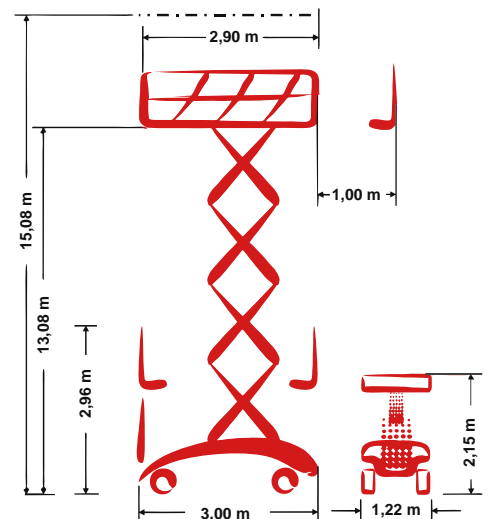

Arbeitsdiagramm

Technische Änderungen / Verbesserungen sind vorbehalten.

Platformers Business

PB Liftechnik GmbH | Gewerbegebiet Gassenäcker | 89429 Oberbechingen

Telefon: +49 (0) 90 77 - 95 00 - 0 | Telefax: +49 (0) 90 77 - 95 00 - 40

E-Mail: info@pblift.de | Website: pblift.de