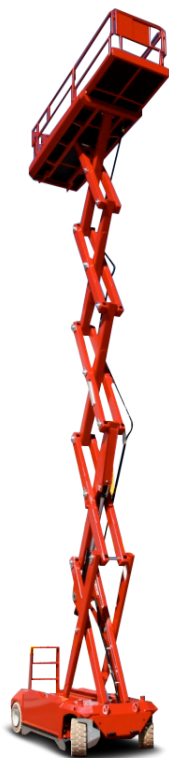

PB S131-12E

Self-propelled Scissor lift

13,00 m Working height

1,22 m Total width

indoor + outdoor

Technische Daten

	Working height	13,00 m		Platform extension (scissors)	1,00 m
	Platform height	11,00 m		Gradeability	25 %
	Lift capacity	700 kg		Speed - stowed	2,40 km/h
	Lift capacity platform extension	700 kg		Speed - raised	0,30 km/h
	Total length	3,00 m		Drive type	Electro-hydraulic drive
	Total width	1,22 m		Battery capacity	336 Ah
	Total height	2,83 m		Area of application	indoor + outdoor
	Turning radius outside	2,83 m		People indoor	2
	Transport height	1,88 m		People outdoor	1
	Total weight	4.549 kg		Drivable at full height	Yes

Produktbeschreibung

- Effortless mastering of difficult access or loadings thanks to its strong, zero-emission drive with standard differential lock
- Smooth and precisely control because all functions (driving, lifting, lowering) are proportional
- Enormous 700 kg load capacity for take-away of heavy materials and tools
- A consistent steering geometry with 90° steering angle allows total flexibility and almost a turn "on the spot"
- Whether shelf works in warehouses or action in facade engineering – an in- and outdoor approval enables nearly every conceivable application area
- Its compact design with only 1,22 m width allows trouble-free operations in very confined spaces