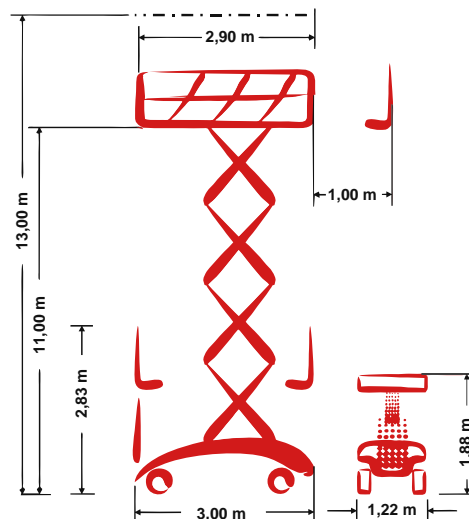

Arbeitsdiagramm

Technische Änderungen / Verbesserungen sind vorbehalten.

Platformers Business

PB Liftechnik GmbH | Gewerbegebiet Gassenäcker | 89429 Oberbechingen

Telefon: +49 (0) 90 77 - 95 00 - 0 | Telefax: +49 (0) 90 77 - 95 00 - 40

E-Mail: info@pblift.de | Website: pblift.de