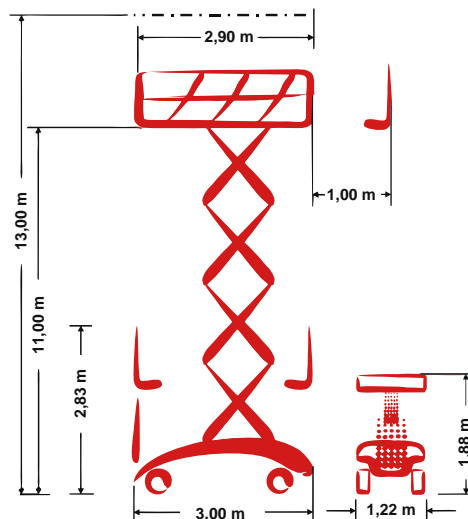

Arbeitsdiagramm

Technische Änderungen / Verbesserungen sind vorbehalten.

Platformers Business

PB Liftechnik GmbH | Gewerbegebiet Gassenäcker | 89429 Oberbechingen

Telefon: +49 (0) 90 77 - 95 00 - 0 | Telefax: +49 (0) 90 77 - 95 00 - 40

E-Mail: info@pblift.de | Website: pblift.de