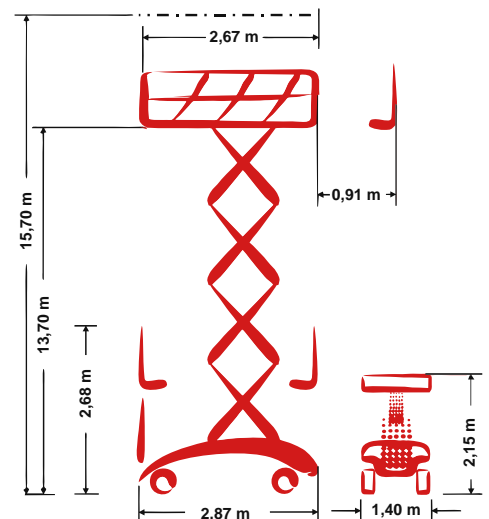

Arbeitsdiagramm

Technische Änderungen / Verbesserungen sind vorbehalten.

Platformers Business

PB Liftechnik GmbH | Gewerbegebiet Gassenäcker | 89429 Oberbechingen

Telefon: +49 (0) 90 77 - 95 00 - 0 | Telefax: +49 (0) 90 77 - 95 00 - 40

E-Mail: info@pblift.de | Website: pblift.de