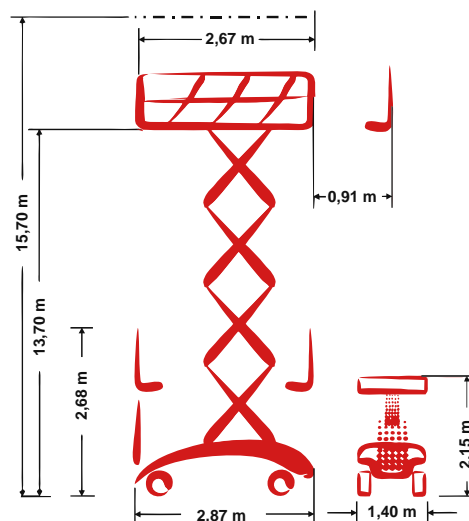

Arbeitsdiagramm

Technische Änderungen / Verbesserungen sind vorbehalten.

Platformers Business

PB Liftechnik GmbH | Gewerbegebiet Gassenäcker | 89429 Oberbechingen

Telefon: +49 (0) 90 77 - 95 00 - 0 | Telefax: +49 (0) 90 77 - 95 00 - 40

E-Mail: info@pblift.de | Website: pblift.de