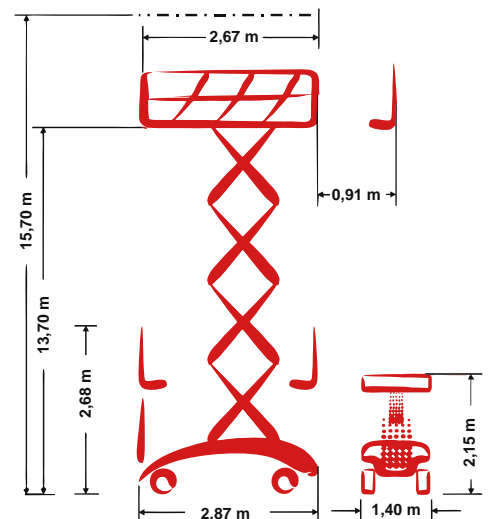

Product diagram

We reserve the right to make technical changes / improvements.

Platformers Business

PB Liftechnik GmbH | Gewerbegebiet Gassenäcker | 89429 Oberbechingen

Telefon: +49 (0) 90 77 - 95 00 - 0 | Telefax: +49 (0) 90 77 - 95 00 - 40

E-Mail: info@pblift.de | Website: pblift.de