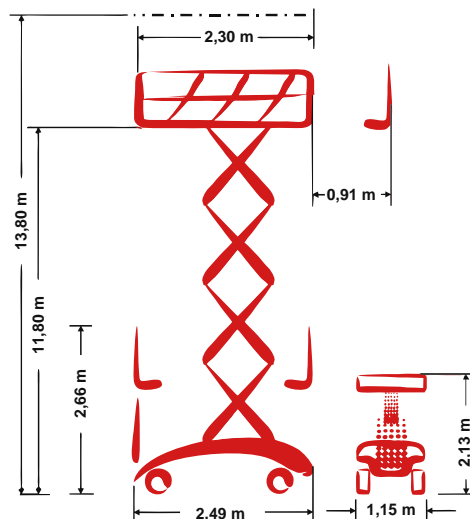

Arbeitsdiagramm

Technische Änderungen / Verbesserungen sind vorbehalten.

Platformers Business

PB Liftechnik GmbH | Gewerbegebiet Gassenäcker | 89429 Oberbechingen

Telefon: +49 (0) 90 77 - 95 00 - 0 | Telefax: +49 (0) 90 77 - 95 00 - 40

E-Mail: info@pblift.de | Website: pblift.de