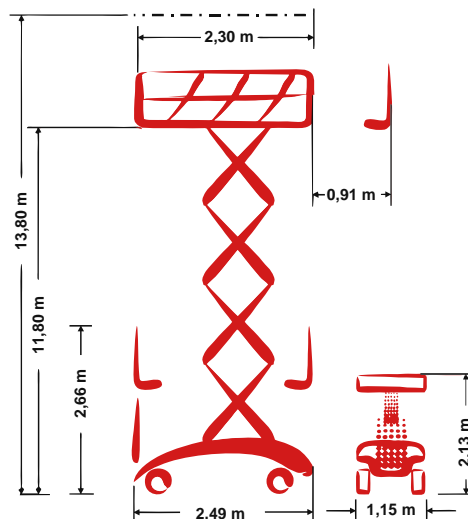

Arbeitsdiagramm

Technische Änderungen / Verbesserungen sind vorbehalten.

Platformers Business

PB Liftechnik GmbH | Gewerbegebiet Gassenäcker | 89429 Oberbechingen

Telefon: +49 (0) 90 77 - 95 00 - 0 | Telefax: +49 (0) 90 77 - 95 00 - 40

E-Mail: info@pblift.de | Website: pblift.de