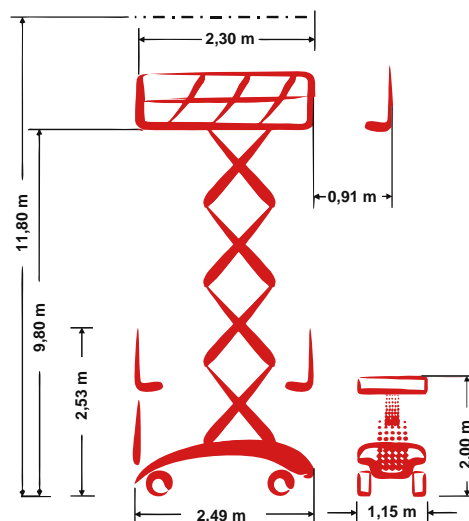

Arbeitsdiagramm

Technische Änderungen / Verbesserungen sind vorbehalten.

Platformers Business

PB Liftechnik GmbH | Gewerbegebiet Gassenäcker | 89429 Oberbechingen

Telefon: +49 (0) 90 77 - 95 00 - 0 | Telefax: +49 (0) 90 77 - 95 00 - 40

E-Mail: info@pblift.de | Website: pblift.de