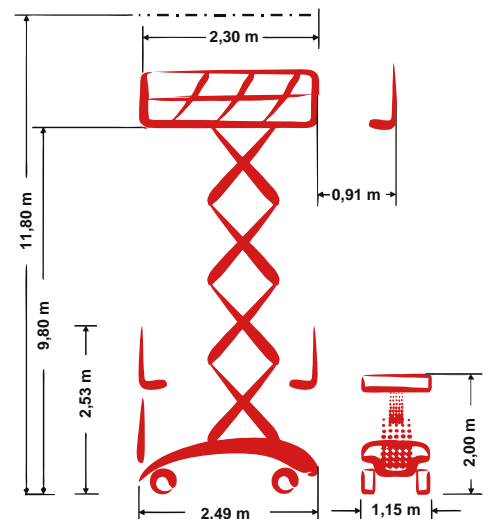

Arbeitsdiagramm

Technische Änderungen / Verbesserungen sind vorbehalten.

Platformers Business

PB Liftechnik GmbH | Gewerbegebiet Gassenäcker | 89429 Oberbechingen

Telefon: +49 (0) 90 77 - 95 00 - 0 | Telefax: +49 (0) 90 77 - 95 00 - 40

E-Mail: info@pblift.de | Website: pblift.de