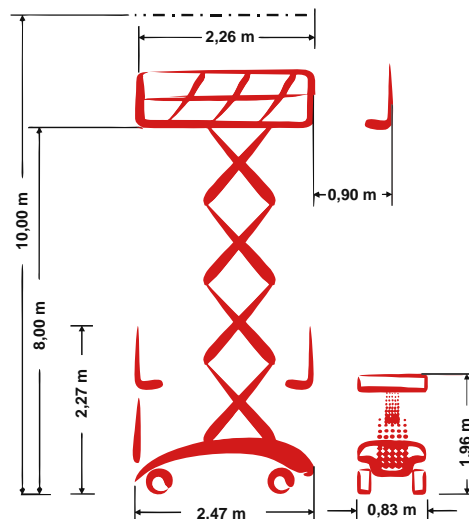

Arbeitsdiagramm

Technische Änderungen / Verbesserungen sind vorbehalten.

Platformers Business

PB Liftechnik GmbH | Gewerbegebiet Gassenäcker | 89429 Oberbechingen

Telefon: +49 (0) 90 77 - 95 00 - 0 | Telefax: +49 (0) 90 77 - 95 00 - 40

E-Mail: info@pblift.de | Website: pblift.de