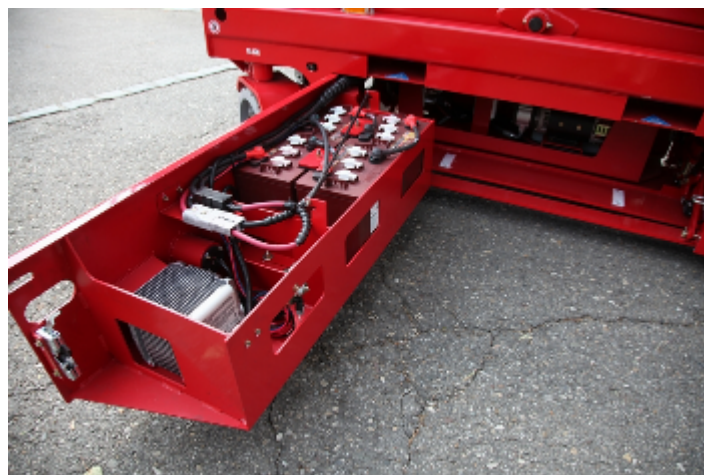

PB S100-8EZ

Self propelled scissor lift

10,00 m Working height

0,83 m Total width

indoor

Produktbilder

Technische Änderungen / Verbesserungen sind vorbehalten.

Platformers Business

PB Lifttechnik GmbH | Gewerbegebiet Gassenäcker | 89429 Oberbechingen

Telefon: +49 (0) 90 77 - 95 00 - 0 | Telefax: +49 (0) 90 77 - 95 00 - 40

E-Mail: info@pblift.de | Website: pblift.de