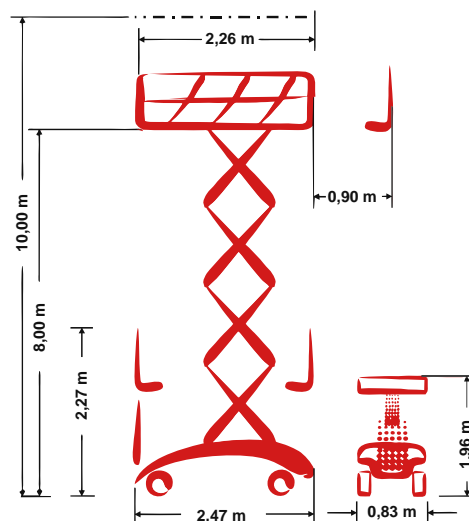

Arbeitsdiagramm

Technische Änderungen / Verbesserungen sind vorbehalten.

Platformers Business

PB Liftechnik GmbH | Gewerbegebiet Gassenäcker | 89429 Oberbechingen

Telefon: +49 (0) 90 77 - 95 00 - 0 | Telefax: +49 (0) 90 77 - 95 00 - 40

E-Mail: info@pblift.de | Website: pblift.de