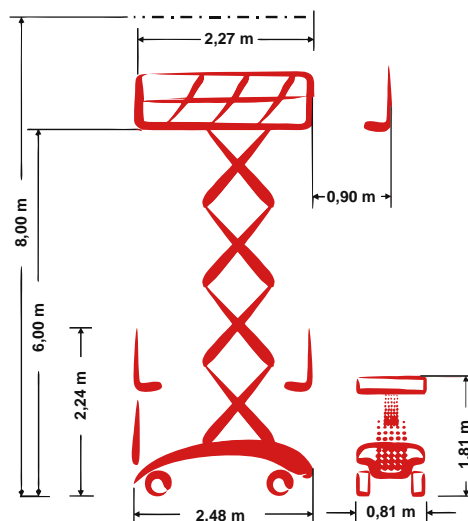

Product diagram

We reserve the right to make technical changes / improvements.

Platformers Business

PB Liftechnik GmbH | Gewerbegebiet Gassenäcker | 89429 Oberbechingen

Telefon: +49 (0) 90 77 - 95 00 - 0 | Telefax: +49 (0) 90 77 - 95 00 - 40

E-Mail: info@pblift.de | Website: pblift.de