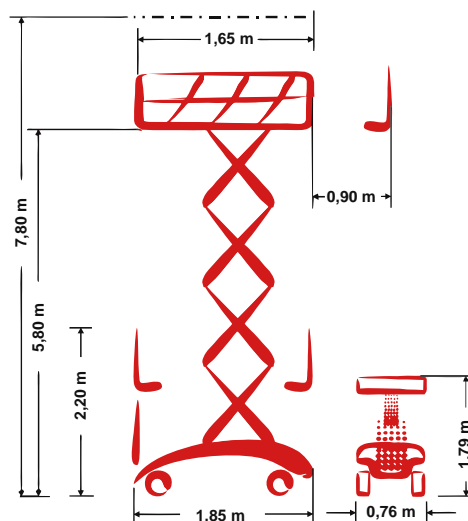

Arbeitsdiagramm

Technische Änderungen / Verbesserungen sind vorbehalten.

Platformers Business

PB Liftechnik GmbH | Gewerbegebiet Gassenäcker | 89429 Oberbechingen

Telefon: +49 (0) 90 77 - 95 00 - 0 | Telefax: +49 (0) 90 77 - 95 00 - 40

E-Mail: info@pblift.de | Website: pblift.de