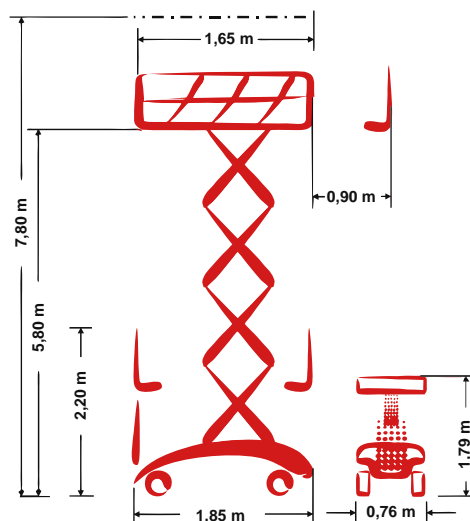

Arbeitsdiagramm

Technische Änderungen / Verbesserungen sind vorbehalten.

Platformers Business

PB Liftechnik GmbH | Gewerbegebiet Gassenäcker | 89429 Oberbechingen

Telefon: +49 (0) 90 77 - 95 00 - 0 | Telefax: +49 (0) 90 77 - 95 00 - 40

E-Mail: info@pblift.de | Website: pblift.de