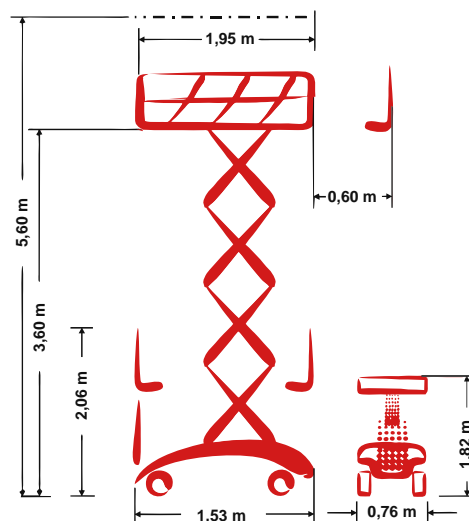

Arbeitsdiagramm

Technische Änderungen / Verbesserungen sind vorbehalten.

Platformers Business

PB Liftechnik GmbH | Gewerbegebiet Gassenäcker | 89429 Oberbechingen

Telefon: +49 (0) 90 77 - 95 00 - 0 | Telefax: +49 (0) 90 77 - 95 00 - 40

E-Mail: info@pblift.de | Website: pblift.de