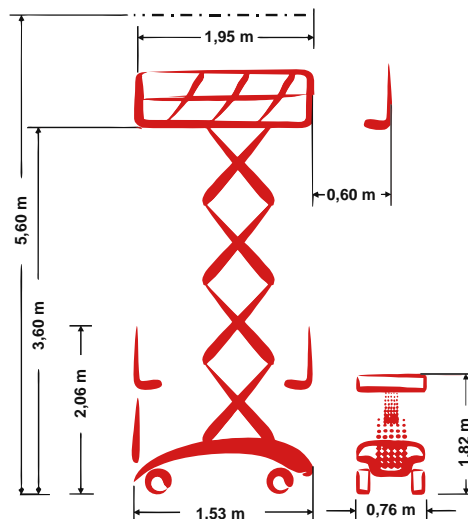

Arbeitsdiagramm

Technische Änderungen / Verbesserungen sind vorbehalten.

Platformers Business

PB Liftechnik GmbH | Gewerbegebiet Gassenäcker | 89429 Oberbechingen

Telefon: +49 (0) 90 77 - 95 00 - 0 | Telefax: +49 (0) 90 77 - 95 00 - 40

E-Mail: info@pblift.de | Website: pblift.de